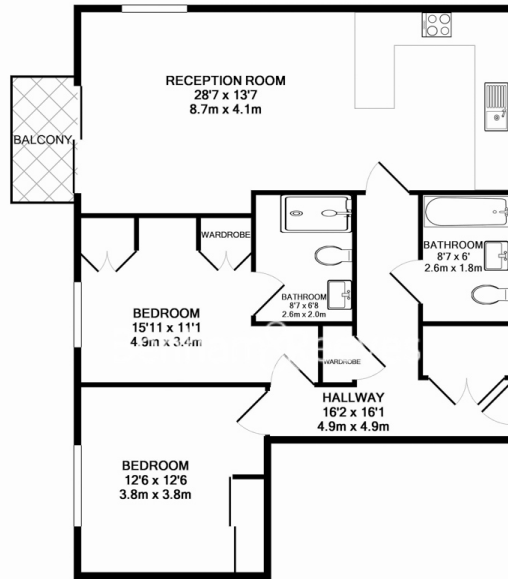

Distillery Wharf, Hammersmith, W6

£889 per week, £3,852 per month + fees

www.benhams.com

London branches open six days a week Mon - Sat

Canary Wharf | City | Colindale | Dartmouth Park | Ealing | Fulham
Hammersmith | Hampstead | Highgate | Hyde Park | Kensington | Kew
Knightsbridge | Nine Elms | Shoreditch | Southall | Surrey Quays
Wapping | Wembley | White City | Woolwich

International offices

China | Hong Kong SAR | India | Indonesia | Qatar | Malaysia | Middle East | Pakistan
Singapore | South Africa | Thailand | Turkey