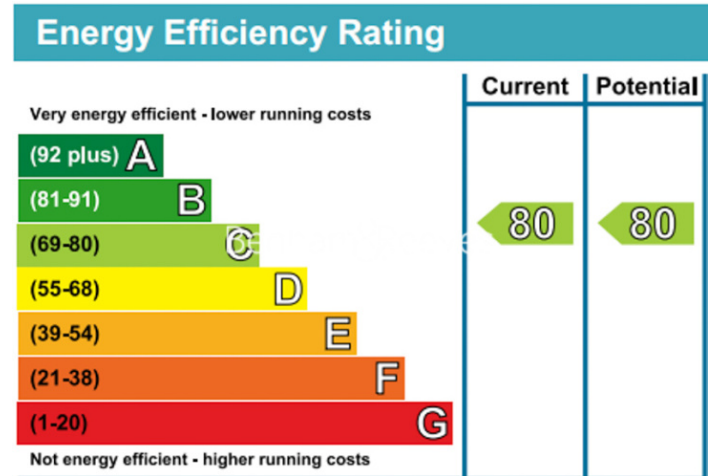

Distillery Wharf, Hammersmith, W6

£889 per week, £3,852 per month + fees

www.benhams.com

London branches open six days a week Mon - Sat

Canary Wharf | City | Colindale | Dartmouth Park | Ealing | Fulham
Hammersmith | Hampstead | Highgate | Hyde Park | Kensington | Kew
Knightsbridge | Nine Elms | Shoreditch | Southall | Surrey Quays
Wapping | Wembley | White City | Woolwich

International offices

China | Hong Kong SAR | India | Indonesia | Qatar | Malaysia | Middle East | Pakistan
Singapore | South Africa | Thailand | Turkey