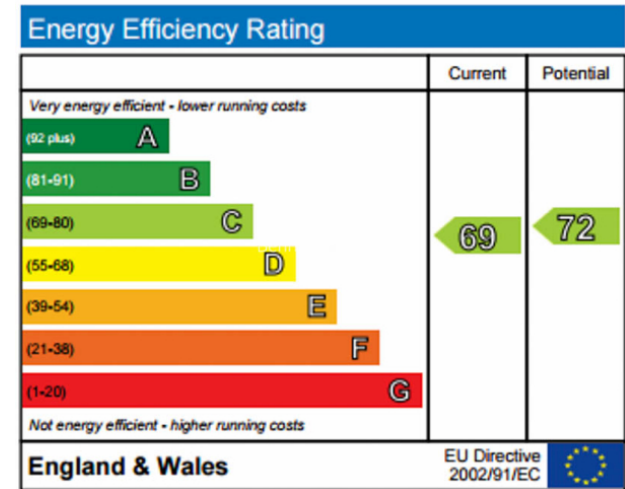

London branches open six days a week Mon - Sat

Canary Wharf | City | Colindale | Dartmouth Park | Ealing | Fulham
Hammersmith | Hampstead | Highgate | Hyde Park | Kensington | Kew
Knightsbridge | Nine Elms | Shoreditch | Southall | Surrey Quays
Wapping | Wembley | White City | Woolwich

International offices

China | Hong Kong SAR | India | Indonesia | Qatar | Malaysia | Middle East | Pakistan
Singapore | South Africa | Thailand | Turkey