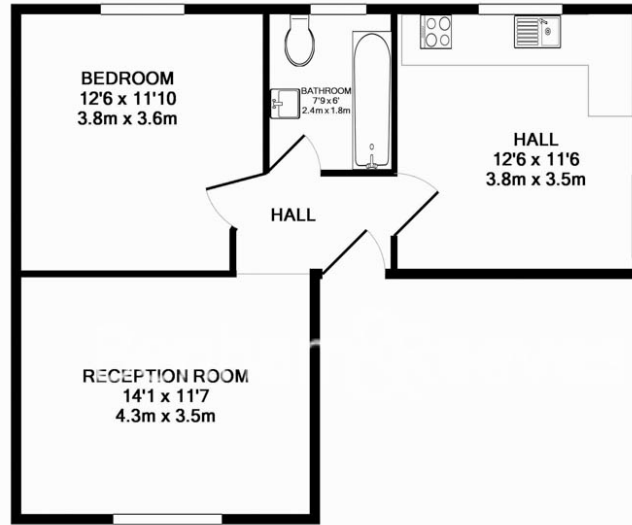

Queen's Club Gardens, Hammersmith, W14

£500 per week, £2,167 per month + fees

www.benhams.com

00031-3JMK.W14 - GROUND FLOOR
TOTAL APPROX. FLOOR AREA 530 SQ.FT. (49.3 SQ.M.)