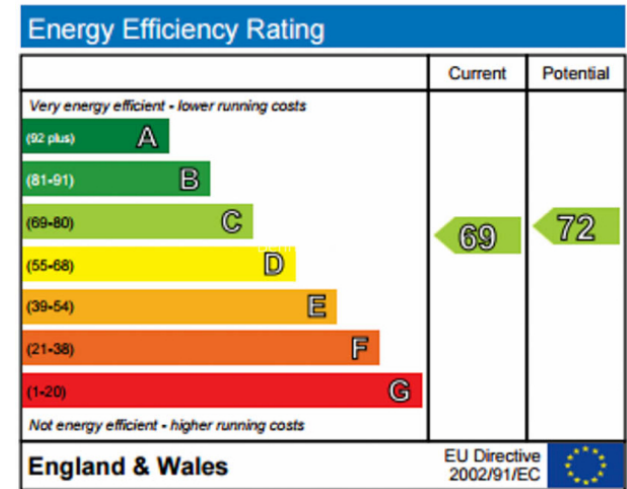

London branches open six days a week Mon - Sat

Canary Wharf | City | Colindale | Dartmouth Park | Ealing | Fulham
Hammersmith | Hampstead | Highgate | Hyde Park | Kensington | Kew
Knightsbridge | Nine Elms | Shoreditch | Southall | Surrey Quays
Wapping | Wembley | White City | Woolwich

International offices

China | Hong Kong SAR | India | Indonesia | Qatar | Malaysia | Middle East | Pakistan
Singapore | South Africa | Thailand | Turkey