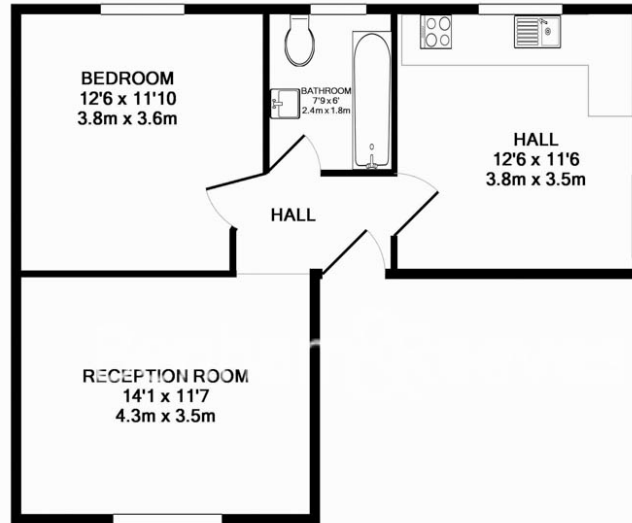

Queen's Club Gardens, Hammersmith, W14

£500 per week, £2,167 per month + fees

www.benhams.com

00031-3JMK.W14 - GROUND FLOOR
TOTAL APPROX. FLOOR AREA 530 SQ.FT. (49.3 SQ.M.)