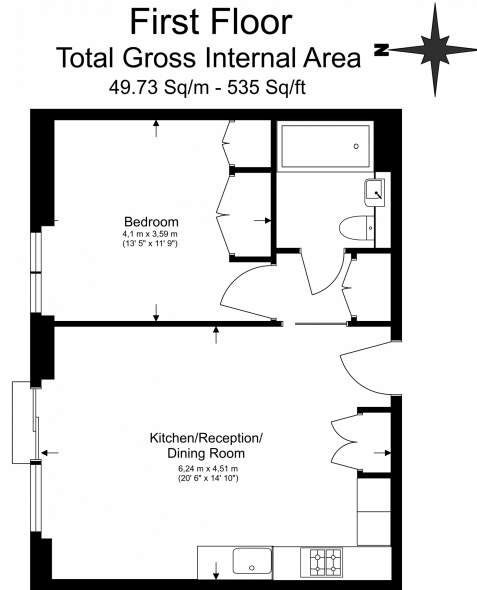

Bolander Grove, Hammersmith, SW6

£700 per week, £3,033 per month + fees

www.benhams.com

Benham & Reeves

Score	Energy rating	Current	Potential
92+	A		
81-91	B	86 B	86 B
69-80	C		
55-68	D		
39-54	E		
21-38	F		
1-20	G		

London branches open six days a week Mon - Sat

Canary Wharf | City | Colindale | Dartmouth Park | Ealing | Fulham
Hammersmith | Hampstead | Highgate | Hyde Park | Kensington | Kew
Knightsbridge | Nine Elms | Shoreditch | Southall | Surrey Quays
Wapping | Wembley | White City | Woolwich

International offices

China | Hong Kong SAR | India | Indonesia | Qatar | Malaysia | Middle East | Pakistan
Singapore | South Africa | Thailand | Turkey

Benham & Reeves