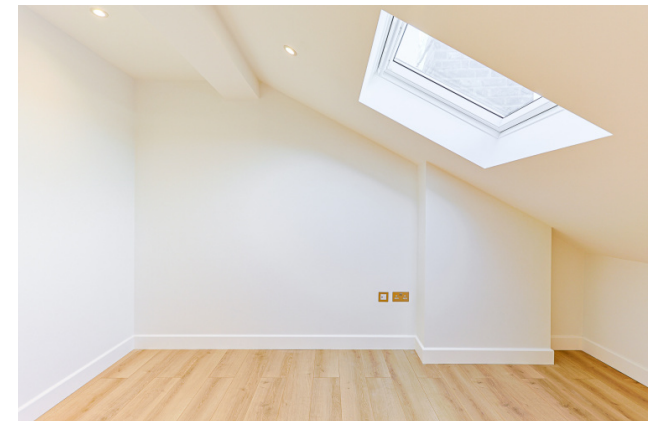

2 Bedrooms   2 Bathrooms   Furnished

Recently refurbished 1st floor apartment set in a detached period house conversion on a residential street in Putney, within walking distance from East Putney Underground Station (District line).

Please [click here](#) for full detail

Property features

Newly refurbished 2 Double Bedroom Apartment | Wooden Flooring Throughout | Luxurious 2 x Bathrooms | Close to Local Amenities | Fully Fitted Kitchen Integrated with Well-Known Appliances | EPC-E | Available Now | Offered on unfurnished basis | Private Balcony | Nearby East Putney Underground Station & Putney

For more information about this property, please call our Hammersmith branch on

020 8600 0960

Redress & Client Money Protection :

Benham and Reeves are members of The Property Ombudsman redress scheme and have Client Money protection with ARLA Propertymark. You can find more information on our website at <https://www.benhams.com/membership/>

Benham & Reeves