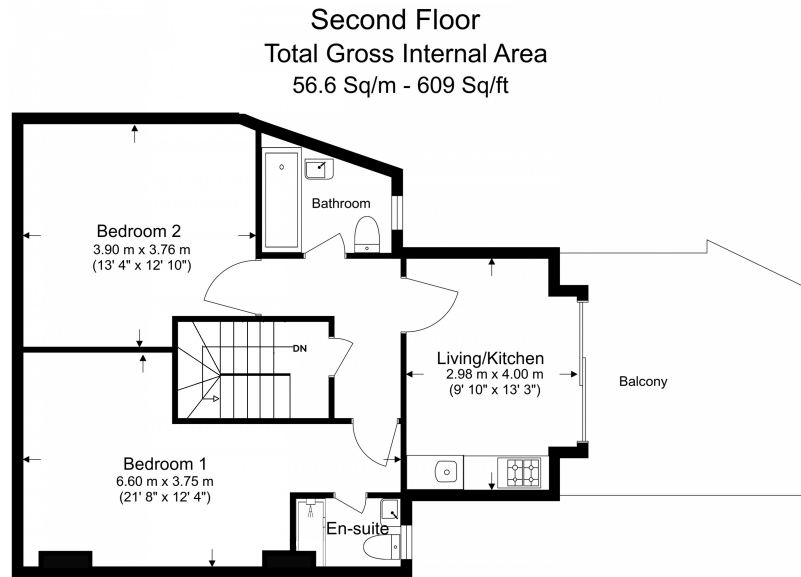

Disraeli Road, Hammersmith, SW15

£588 per week, £2,550 per month + fees

www.benhams.com

Benham & Reeves

Score	Energy rating	Current	Potential
92+	A		
81-91	B		
69-80	C		80 C
55-68	D		
39-54	E	51 E	
21-38	F		
1-20	G		

London branches open six days a week Mon - Sat

Canary Wharf | City | Colindale | Dartmouth Park | Ealing | Fulham
Hammersmith | Hampstead | Highgate | Hyde Park | Kensington | Kew
Knightsbridge | Nine Elms | Shoreditch | Southall | Surrey Quays
Wapping | Wembley | White City | Woolwich

International offices

China | Hong Kong SAR | India | Indonesia | Qatar | Malaysia | Middle East | Pakistan
Singapore | South Africa | Thailand | Turkey

Benham & Reeves