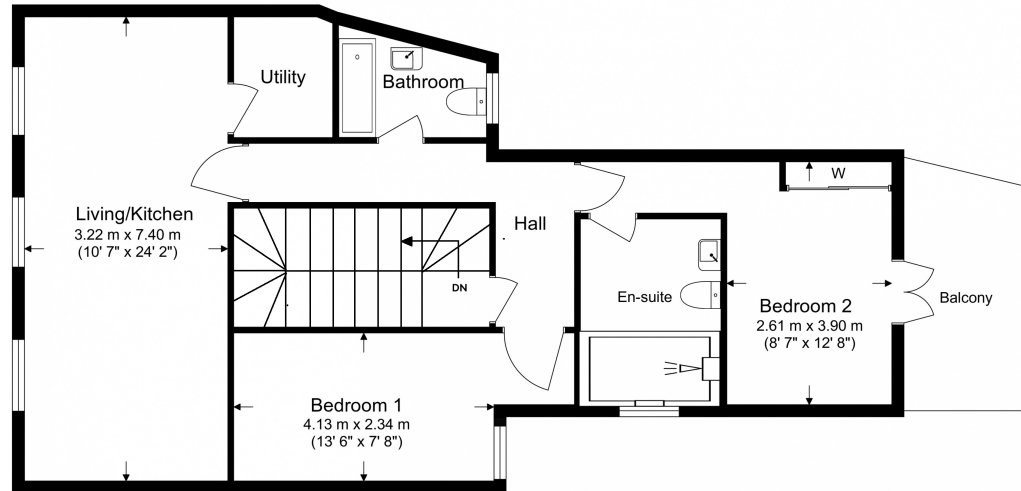

Disraeli Road, Hammersmith, SW15

£635 per week, £2,750 per month + fees

www.benhams.com

First Floor
Total Gross Internal Area
79.3 Sq/m - 853.5 Sq/ft

Benham & Reeves

Score	Energy rating	Current	Potential
92+	A		
81-91	B		
69-80	C		80 C
55-68	D		
39-54	E	51 E	
21-38	F		
1-20	G		

London branches open six days a week Mon - Sat

Canary Wharf | City | Colindale | Dartmouth Park | Ealing | Fulham
Hammersmith | Hampstead | Highgate | Hyde Park | Kensington | Kew
Knightsbridge | Nine Elms | Shoreditch | Southall | Surrey Quays
Wapping | Wembley | White City | Woolwich

International offices

China | Hong Kong SAR | India | Indonesia | Qatar | Malaysia | Middle East | Pakistan
Singapore | South Africa | Thailand | Turkey

Benham & Reeves