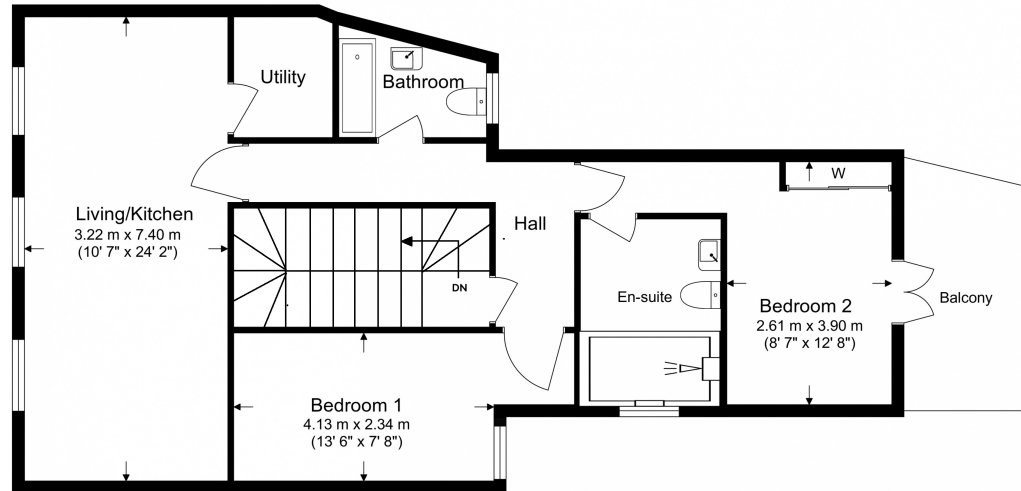

Disraeli Road, Hammersmith, SW15

£658 per week, £2,850 per month + fees

www.benhams.com

First Floor
Total Gross Internal Area
79.3 Sq/m - 853.5 Sq/ft

Benham & Reeves

Score	Energy rating	Current	Potential
92+	A		
81-91	B		
69-80	C		80 C
55-68	D		
39-54	E	51 E	
21-38	F		
1-20	G		

London branches open six days a week Mon - Sat

Canary Wharf | City | Colindale | Dartmouth Park | Ealing | Fulham
Hammersmith | Hampstead | Highgate | Hyde Park | Kensington | Kew
Knightsbridge | Nine Elms | Shoreditch | Southall | Surrey Quays
Wapping | Wembley | White City | Woolwich

International offices

China | Hong Kong SAR | India | Indonesia | Qatar | Malaysia | Middle East | Pakistan
Singapore | South Africa | Thailand | Turkey

Benham & Reeves