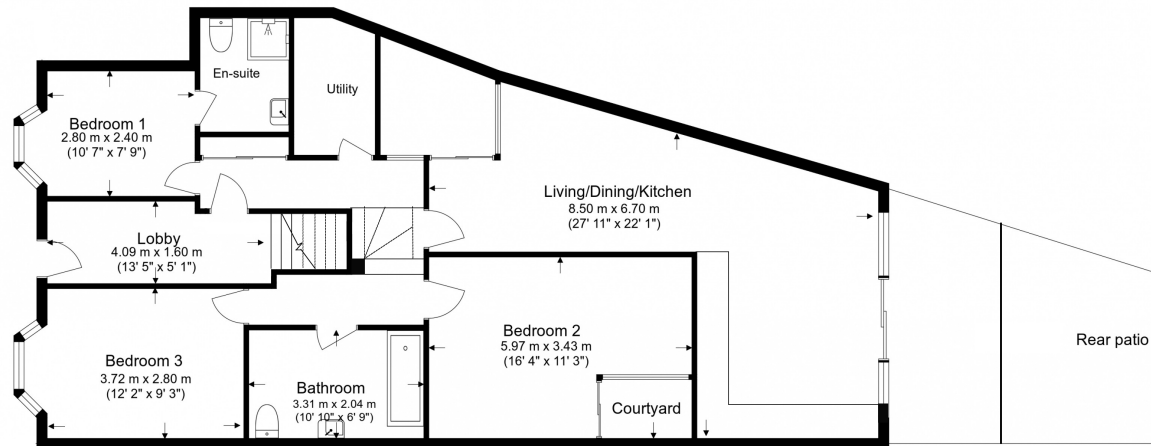

Benham & Reeves

Disraeli Road, Hammersmith, SW15

£923 per week, £4,000 per month + fees

www.benhams.com

Ground Floor
Total Gross Internal Area
109 Sq/m - 1,173 Sq/ft

Score	Energy rating	Current	Potential
92+	A		
81-91	B		
69-80	C		80 C
55-68	D		
39-54	E	51 E	
21-38	F		
1-20	G		

Floor Plan measurements are approximate and are for illustrative purposes only. While we do not doubt the floor plans accuracy, we make no guarantee, warranty or representation as to the accuracy and completeness of the floor plan.