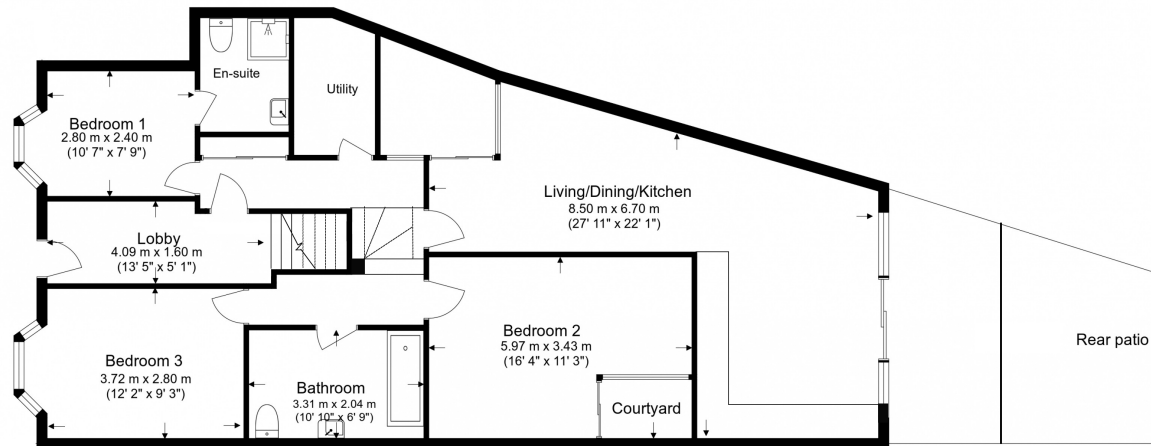

Benham & Reeves

Disraeli Road, Hammersmith, SW15

£900 per week, £3,900 per month + fees

www.benhams.com

Ground Floor
Total Gross Internal Area
109 Sq/m - 1,173 Sq/ft

Benham & Reeves

Floor Plan measurements are approximate and are for illustrative purposes only. While we do not doubt the floor plans accuracy, we make no guarantee, warranty or representation as to the accuracy and completeness of the floor plan.