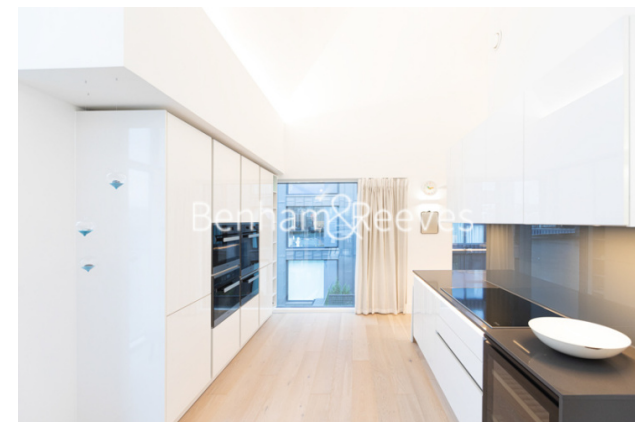

4 Bedrooms   2 Bathrooms   Furnished

A Stunning, large apartment, located along the River Thames in the Fulham Riverside development. Imperial Wharf overground station is within walking distance and has excellent travel links around London.

Please [click here](#) for full detail

Property features

Contemporary 2nd, 3rd, and 4th floor riverside apartment | 2 Chic shower rooms (1 ensuite), bathroom and a WC | High spec kitchen with Miele appliances and fabulous dining | 4 Double bedrooms with built-in wardrobes and a view | Spacious terrace with seating space and a view of the pier | EPC-B | 2 Elegant receptions with high arching ceilings and windows | Landscaped communal courtyard and easy access to the Thames | Allocated parking space available | Nearby Imperial Wharf overground Station

For more information about this property, please call our Fulham branch on

020 7348 7620

Redress & Client Money Protection :

Benham and Reeves are members of The Property Ombudsman redress scheme and have Client Money protection with ARLA Propertymark. You can find more information on our website at <https://www.benhams.com/membership/>

Benham & Reeves