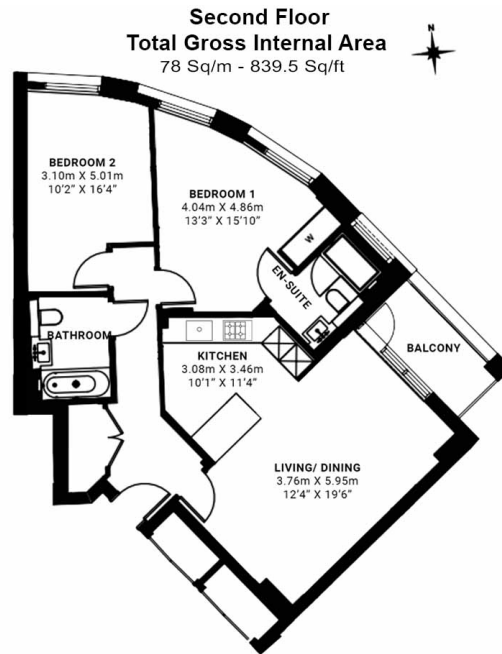

Lancaster House, HammerSmith, W6

£796 per week, £3,450 per month + fees

www.benhams.com

Score	Energy rating	Current	Potential
92+	A		
81-91	B	87 | B	87 | B
69-80	C		
55-68	D		
39-54	E		
21-38	F		
1-20	G		

London branches open six days a week Mon - Sat

Canary Wharf | City | Colindale | Dartmouth Park | Ealing | Fulham
Hammersmith | Hampstead | Highgate | Hyde Park | Kensington | Kew
Knightsbridge | Nine Elms | Shoreditch | Southall | Surrey Quays
Wapping | Wembley | White City | Woolwich

International offices

China | Hong Kong SAR | India | Indonesia | Qatar | Malaysia | Middle East | Pakistan
Singapore | South Africa | Thailand | Turkey