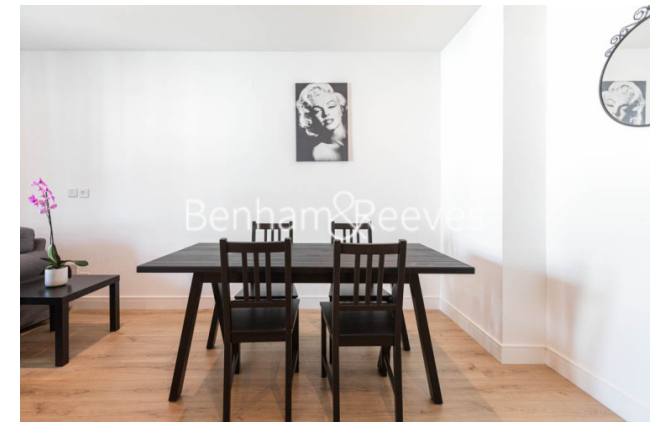

2 Bedrooms   2 Bathrooms   Furnished

Amazing spacious 2nd floor apartment, with air-conditioning, situated in a luxury development in the heart of Hammersmith. The property is ideally located within walking distance to Hammersmith tube station (Circle, District, Piccadilly and Hammersmith and City lines).

Please [click here](#) for full detail

Property features

2 x Double Bedrooms with Large Built-in Wardrobes | Open Plan Large Reception with Dining Area / Large Windows | Air Conditioning / Underfloor Heating/ Private Balcony | Contemporary 24 Hours Concierge/24 Hours CCTV/Residents Gym | 2 x Luxury Bathrooms (1x En-suite Bathroom & 1 x Shower Room) | EPC-B | Fully Fitted Kitchen Integrated with Well-Known Appliances | Internal Area: 839Sq Ft/Air Ventilation System/Storage Room | Moment from Hammersmith Stations

For more information about this property, please call our Hammersmith branch on

020 8600 0960

Redress & Client Money Protection :

Benham and Reeves are members of The Property Ombudsman redress scheme and have Client Money protection with ARLA Propertymark. You can find more information on our website at <https://www.benhams.com/membership/>

Benham & Reeves