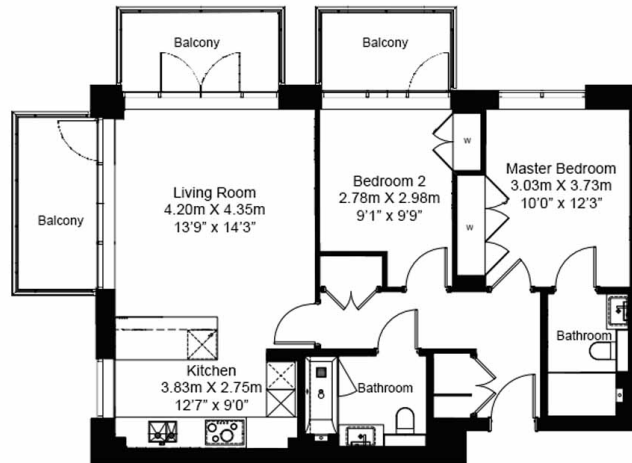

Fulham Reach, Hammersmith, W6

£900 per week, £3,900 per month + fees

www.benhams.com

Total Gross Internal Area

70.83 Sq/m - 762.40 Sq/ft