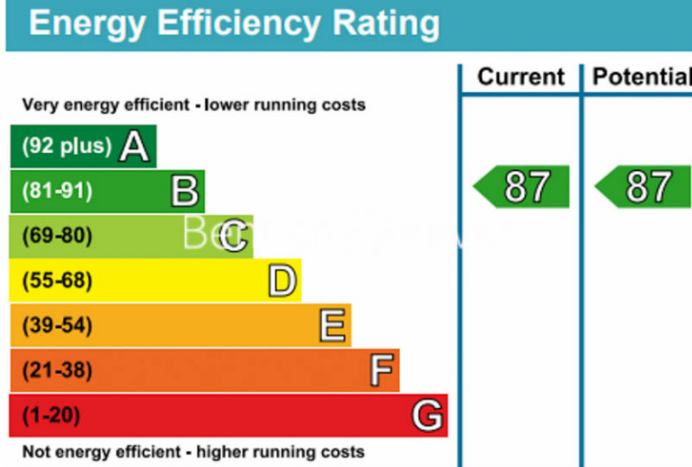

Fulham Reach, Hammersmith, W6

£877 per week, £3,800 per month + fees

www.benhams.com

Total Gross Internal Area

70.83 Sq/m - 762.40 Sq/ft

London branches open six days a week Mon - Sat

Canary Wharf | City | Colindale | Dartmouth Park | Ealing | Fulham
Hammersmith | Hampstead | Highgate | Hyde Park | Kensington | Kew
Knightsbridge | Nine Elms | Shoreditch | Southall | Surrey Quays
Wapping | Wembley | White City | Woolwich

International offices

China | Hong Kong SAR | India | Indonesia | Qatar | Malaysia | Middle East | Pakistan
Singapore | South Africa | Thailand | Turkey