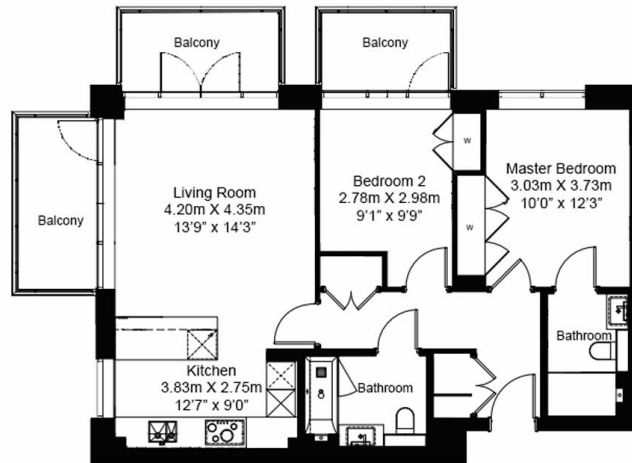

Fulham Reach, Hammersmith, W6

£877 per week, £3,800 per month + fees

www.benhams.com

Total Gross Internal Area

70.83 Sq/m - 762.40 Sq/ft

London branches open six days a week Mon - Sat

Canary Wharf | City | Colindale | Dartmouth Park | Ealing | Fulham
Hammersmith | Hampstead | Highgate | Hyde Park | Kensington | Kew
Knightsbridge | Nine Elms | Shoreditch | Southall | Surrey Quays
Wapping | Wembley | White City | Woolwich

International offices

China | Hong Kong SAR | India | Indonesia | Qatar | Malaysia | Middle East | Pakistan
Singapore | South Africa | Thailand | Turkey