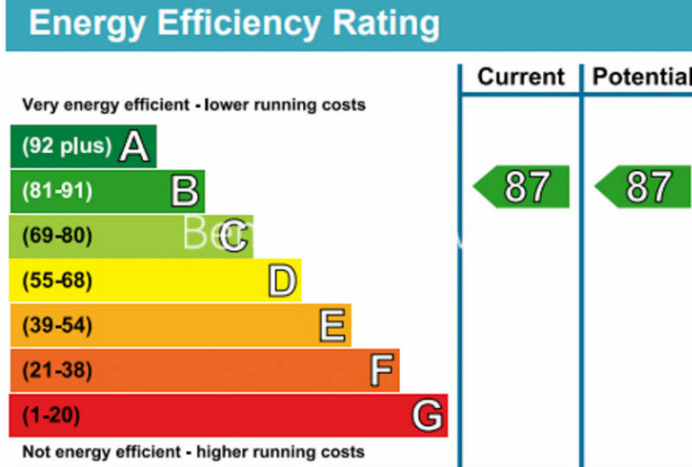

Fulham Reach, Hammersmith, W6

£900 per week, £3,900 per month + fees

www.benhams.com

Total Gross Internal Area

70.83 Sq/m - 762.40 Sq/ft