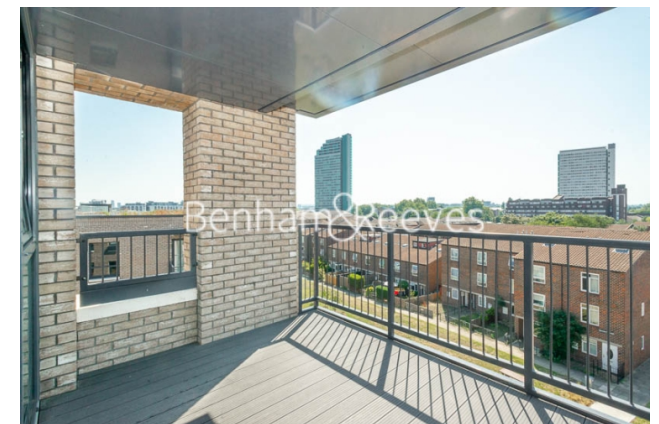

1 Bedroom   1 Bathroom   Furnished

Modern one-bedroom apartment with a private balcony, open-plan living, and high-quality furnishings. Enjoy the convenience of a daytime concierge, excellent local amenities, and swift transport links via Surrey Quays Station to Shoreditch and the City. EPC Rating B.

Please [click here](#) for full detail

Property features

One Bedroom | One Bathroom | Furnished | Open Plan Reception | Lift access | EPC-B | Local amenities | Private Balcony | Daytime concierge | Surrey Quays Station for Access into Shoreditch and City

For more information about this property, please call our Surrey Quays branch on

020 7740 3050

Redress & Client Money Protection :

Benham and Reeves are members of The Property Ombudsman redress scheme and have Client Money protection with ARLA Propertymark. You can find more information on our website at <https://www.benhams.com/membership/>

Benham & Reeves