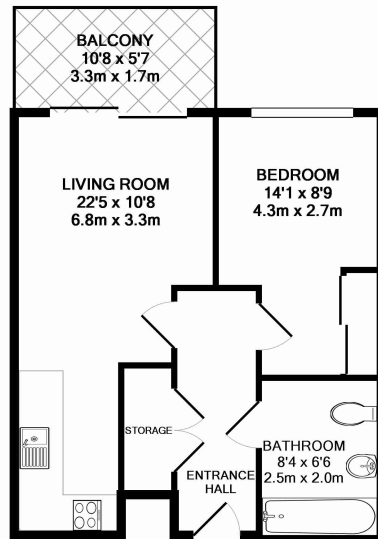

Harbourside Court, Gullivers Walk, SE8

£450 per week, £1,950 per month + fees

www.benhams.com

MARINE WHARF, SE16 7DR
TOTAL APPROX. FLOOR AREA 429 SQ.FT. (39.8 SQ.M.)