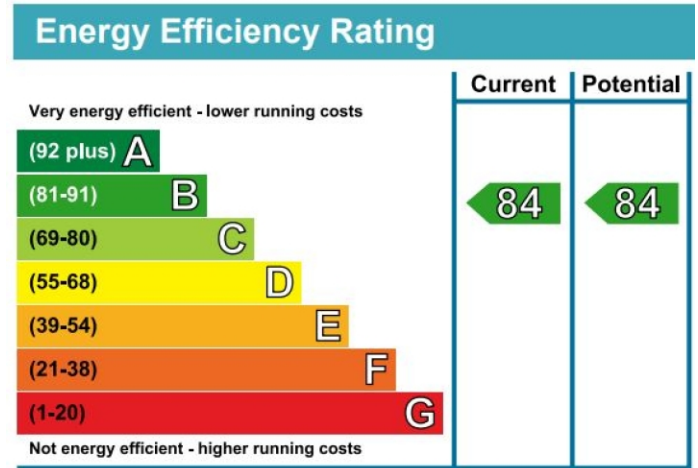

London branches open six days a week Mon - Sat

Canary Wharf | City | Colindale | Dartmouth Park | Ealing | Fulham
Hammersmith | Hampstead | Highgate | Hyde Park | Kensington | Kew
Knightsbridge | Nine Elms | Shoreditch | Southall | Surrey Quays
Wapping | Wembley | White City | Woolwich

International offices

China | Hong Kong SAR | India | Indonesia | Qatar | Malaysia | Middle East | Pakistan
Singapore | South Africa | Thailand | Turkey