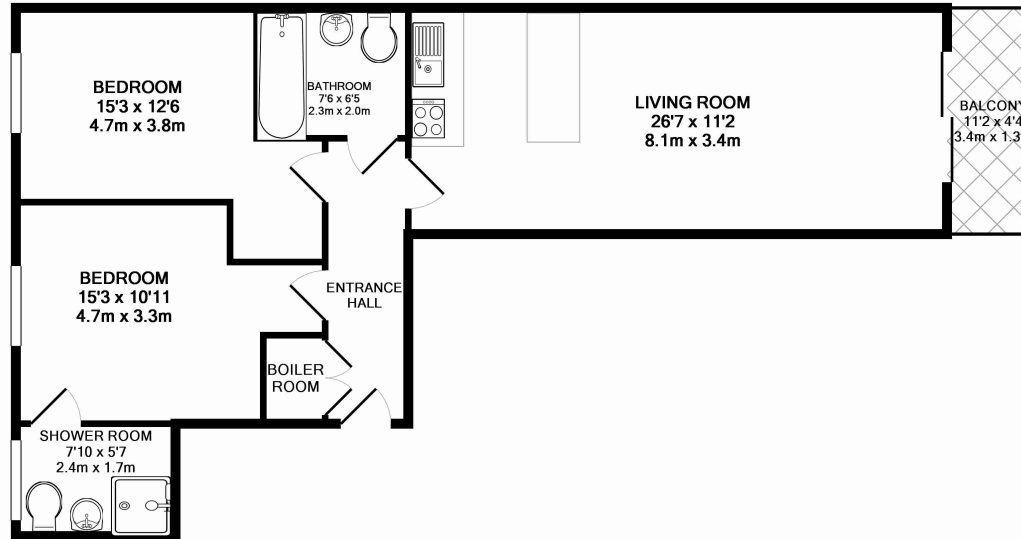

# Seren Park Gardens, Greenwich, SE3

£462 per week, £2,000 per month + fees

www.benhams.com

71SPG.SE3  
TOTAL APPROX. FLOOR AREA 737 SQ.FT. (68.5 SQ.M.)

Whilst every attempt has been made to ensure the accuracy of the floor plan contained here, measurements of doors, windows, rooms and any other items are approximate and no responsibility is taken for any error, omission, or mis-statement. This plan is for illustrative purposes only and should be used as such by any prospective purchaser. The services, systems and appliances shown have not been tested and no guarantee as to their operability or efficiency can be given  
Made with Metropix ©2016