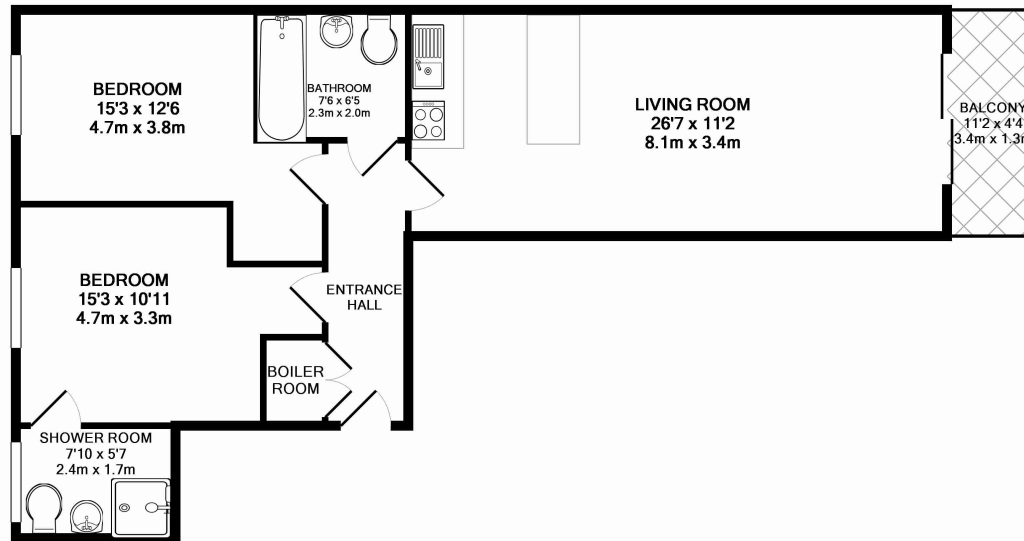

Seren Park Gardens, Greenwich, SE3

£462 per week, £2,000 per month + fees

www.benhams.com

71SPG.SE3

TOTAL APPROX. FLOOR AREA 737 SQ.FT. (68.5 SQ.M.)

Energy Efficiency Rating		
	Current	Potential
Very energy efficient - lower running costs		
(92-100) A	93	93
(81-91) B		
(69-80) C		
(55-68) D		
(39-54) E		
(21-38) F		
(1-20) G		
Not energy efficient - higher running costs		
England & Wales	EU Directive 2002/91/EC	

London branches open six days a week Mon - Sat

Canary Wharf | City | Colindale | Dartmouth Park | Ealing | Fulham
Hammersmith | Hampstead | Highgate | Hyde Park | Kensington | Kew
Knightsbridge | Nine Elms | Shoreditch | Southall | Surrey Quays
Wapping | Wembley | White City | Woolwich

International offices

China | Hong Kong SAR | India | Indonesia | Qatar | Malaysia | Middle East | Pakistan
Singapore | South Africa | Thailand | Turkey

Benham & Reeves