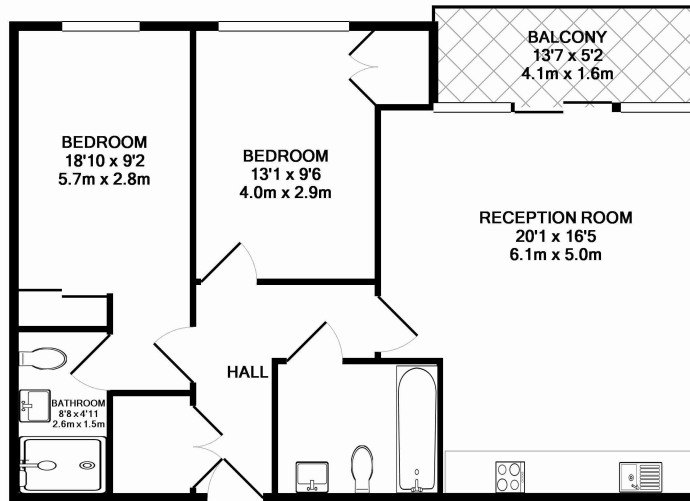

Norman Road, Greenwich, SE10

£530 per week, £2,297 per month + fees

www.benhams.com

00459-44HW.G.SE10 - 4TH FLOOR
TOTAL APPROX. FLOOR AREA 793 SQ.FT. (73.7 SQ.M.)