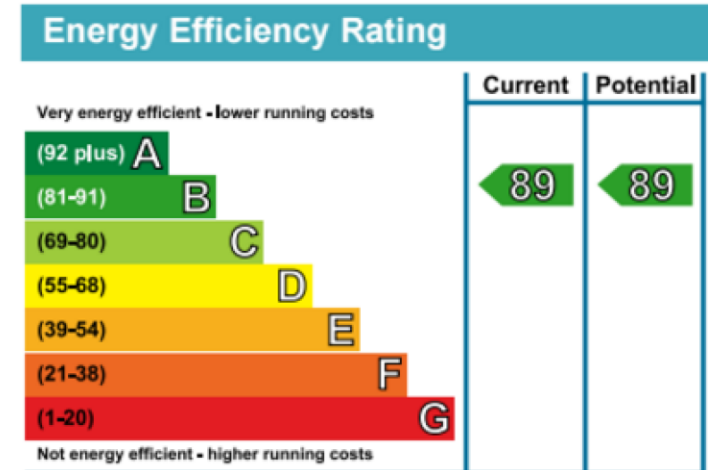

London branches open six days a week Mon - Sat

Canary Wharf | City | Colindale | Dartmouth Park | Ealing | Fulham
Hammersmith | Hampstead | Highgate | Hyde Park | Kensington | Kew
Knightsbridge | Nine Elms | Shoreditch | Southall | Surrey Quays
Wapping | Wembley | White City | Woolwich

International offices

China | Hong Kong SAR | India | Indonesia | Qatar | Malaysia | Middle East | Pakistan
Singapore | South Africa | Thailand | Turkey