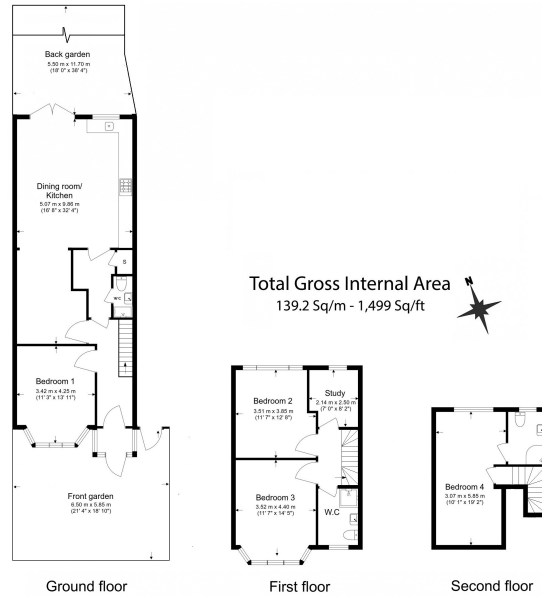

Uneda Drive, Greenford, UB6

£693 per week, £3,003 per month + fees

www.benhams.com

Benham & Reeves

Score	Energy rating	Current	Potential
92+	A		
81-91	B		82 B
69-80	C		
55-68	D		
39-54	E	48 E	
21-38	F		
1-20	G		

London branches open six days a week Mon - Sat

Canary Wharf | City | Colindale | Dartmouth Park | Ealing | Fulham
Hammersmith | Hampstead | Highgate | Hyde Park | Kensington | Kew
Knightsbridge | Nine Elms | Shoreditch | Southall | Surrey Quays
Wapping | Wembley | White City | Woolwich

International offices

China | Hong Kong SAR | India | Indonesia | Qatar | Malaysia | Middle East | Pakistan
Singapore | South Africa | Thailand | Turkey

Benham & Reeves