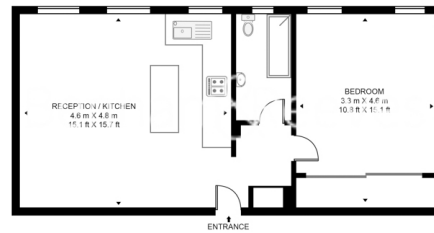

Stafford Court, Goldhawk Road, W6

£554 per week, £2,400 per month + fees

www.benhams.com

STAMFORD COURT, GOLDHAWK ROAD
APPROXIMATE GROSS INTERNAL FLOOR AREA 484 SQ.FT (45 SQ.M)

THIRD FLOOR

Score	Energy rating	Current	Potential
92+	A		
81-91	B		
69-80	C	75 C	78 C
55-68	D		
39-54	E		
21-38	F		
1-20	G		

London branches open six days a week Mon - Sat

Canary Wharf | City | Colindale | Dartmouth Park | Ealing | Fulham
Hammersmith | Hampstead | Highgate | Hyde Park | Kensington | Kew
Knightsbridge | Nine Elms | Shoreditch | Southall | Surrey Quays
Wapping | Wembley | White City | Woolwich

International offices

China | Hong Kong SAR | India | Indonesia | Qatar | Malaysia | Middle East | Pakistan
Singapore | South Africa | Thailand | Turkey