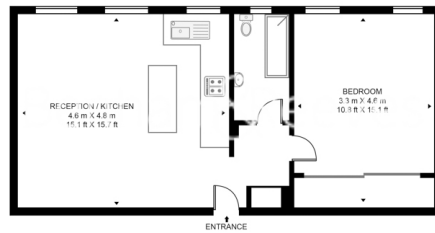

Stafford Court, Goldhawk Road, W6

£600 per week, £2,600 per month + fees

www.benhams.com

STAMFORD COURT, GOLDHAWK ROAD
APPROXIMATE GROSS INTERNAL FLOOR AREA 484 SQ.FT (45 SQ.M)

THIRD FLOOR

Score	Energy rating	Current	Potential
92+	A		
81-91	B		
69-80	C	75 C	78 C
55-68	D		
39-54	E		
21-38	F		
1-20	G		

London branches open six days a week Mon - Sat

Canary Wharf | City | Colindale | Dartmouth Park | Ealing | Fulham
Hammersmith | Hampstead | Highgate | Hyde Park | Kensington | Kew
Knightsbridge | Nine Elms | Shoreditch | Southall | Surrey Quays
Wapping | Wembley | White City | Woolwich

International offices

China | Hong Kong SAR | India | Indonesia | Israel | Malaysia | Middle East | Pakistan
Qatar | Singapore | South Africa | Thailand | Turkey