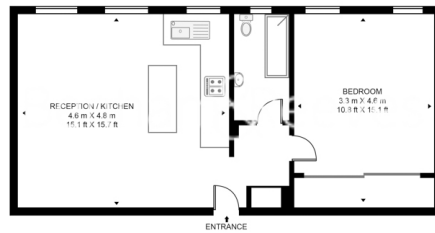

Stafford Court, Goldhawk Road, W6

£554 per week, £2,400 per month + fees

www.benhams.com

STAMFORD COURT, GOLDHAWK ROAD
APPROXIMATE GROSS INTERNAL FLOOR AREA 484 SQ.FT (45 SQ.M)

THIRD FLOOR

Score	Energy rating	Current	Potential
92+	A		
81-91	B		
69-80	C	75 C	78 C
55-68	D		
39-54	E		
21-38	F		
1-20	G		

London branches open six days a week Mon - Sat

Canary Wharf | City | Colindale | Dartmouth Park | Ealing | Fulham
Hammersmith | Hampstead | Highgate | Hyde Park | Kensington | Kew
Knightsbridge | Nine Elms | Shoreditch | Southall | Surrey Quays
Wapping | Wembley | White City | Woolwich

International offices

China | Hong Kong SAR | India | Indonesia | Qatar | Malaysia | Middle East | Pakistan
Singapore | South Africa | Thailand | Turkey