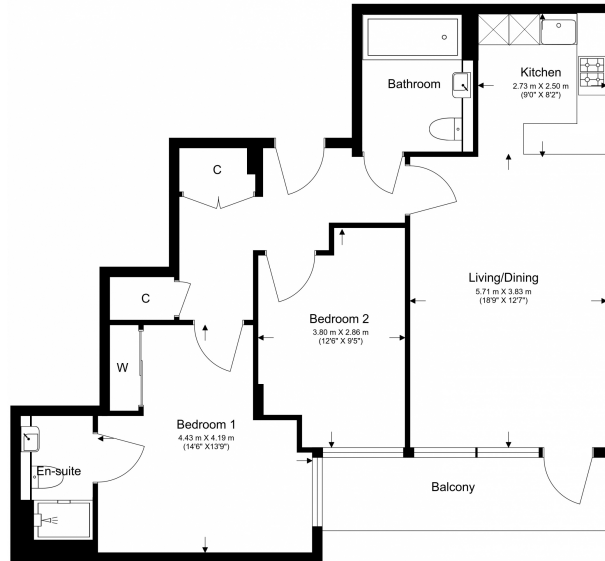

Beaulieu House, Glenthorne Road, W6

£773 per week, £3,350 per month + fees

www.benhams.com

Total Gross Internal Area
78.2 Sq/m - 842 Sq/ft

Score	Energy rating	Current	Potential
92+	A		
81-91	B	87 B	87 B
69-80	C		
55-68	D		
39-54	E		
21-38	F		
1-20	G		

London branches open six days a week Mon - Sat

Canary Wharf | City | Colindale | Dartmouth Park | Ealing | Fulham
Hammersmith | Hampstead | Highgate | Hyde Park | Kensington | Kew
Knightsbridge | Nine Elms | Shoreditch | Southall | Surrey Quays
Wapping | Wembley | White City | Woolwich

International offices

China | Hong Kong SAR | India | Indonesia | Qatar | Malaysia | Middle East | Pakistan
Singapore | South Africa | Thailand | Turkey