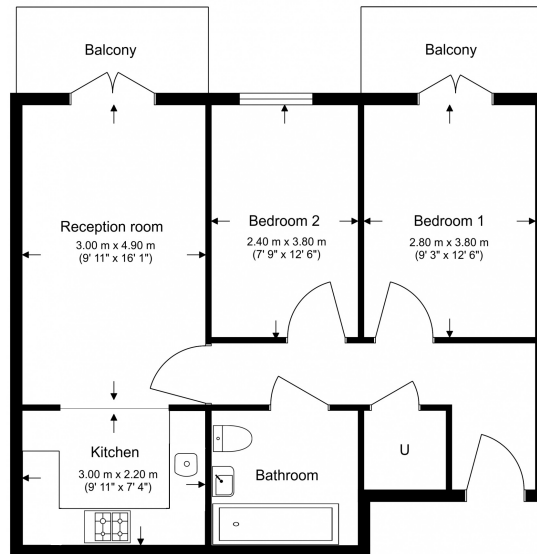

Streatham Hill, Gaumont Place, SW2

£550 per week, £2,383 per month + fees

www.benhams.com

Total Gross Internal Area
56.0 Sq/m - 603 Sq/ft

Energy Efficiency Rating		
	Current	Potential
<i>Very energy efficient - lower running costs</i>		
(92-100) A		
(81-91) B	85	85
(69-80) C		
(55-68) D		
(39-54) E		
(21-38) F		
(1-20) G		
<i>Not energy efficient - higher running costs</i>		
England & Wales	EU Directive 2002/91/EC	

London branches open six days a week Mon - Sat

Canary Wharf | City | Colindale | Dartmouth Park | Ealing | Fulham
Hammersmith | Hampstead | Highgate | Hyde Park | Kensington | Kew
Knightsbridge | Nine Elms | Shoreditch | Southall | Surrey Quays
Wapping | Wembley | White City | Woolwich

International offices

China | Hong Kong SAR | India | Indonesia | Israel | Malaysia | Middle East | Pakistan
Qatar | Singapore | South Africa | Thailand | Turkey

Benham & Reeves