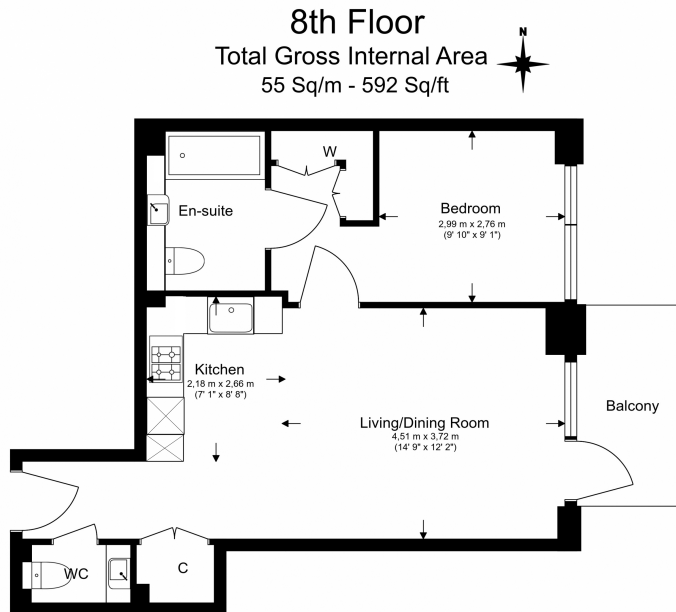

Cashmere Wharf, Gauging Square, E1W

£692 per week, £2,999 per month + fees

www.benhams.com

Score	Energy rating	Current	Potential
92+	A		
81-91	B	85 | B	85 | B
69-80	C		
55-68	D		
39-54	E		
21-38	F		
1-20	G		

London branches open six days a week Mon - Sat

Canary Wharf | City | Colindale | Dartmouth Park | Ealing | Fulham
Hammersmith | Hampstead | Highgate | Hyde Park | Kensington | Kew
Knightsbridge | Nine Elms | Shoreditch | Southall | Surrey Quays
Wapping | Wembley | White City | Woolwich

International offices

China | Hong Kong SAR | India | Indonesia | Qatar | Malaysia | Middle East | Pakistan
Singapore | South Africa | Thailand | Turkey