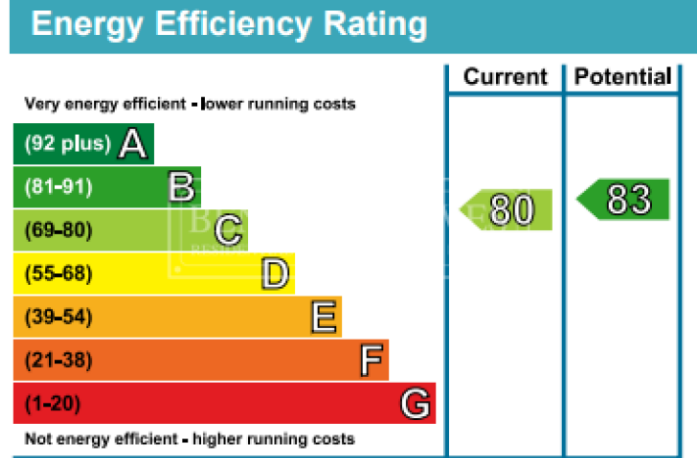

London branches open six days a week Mon - Sat

Canary Wharf | City | Colindale | Dartmouth Park | Ealing | Fulham
Hammersmith | Hampstead | Highgate | Hyde Park | Kensington | Kew
Knightsbridge | Nine Elms | Shoreditch | Southall | Surrey Quays
Wapping | Wembley | White City | Woolwich

International offices

China | Hong Kong SAR | India | Indonesia | Qatar | Malaysia | Middle East | Pakistan
Singapore | South Africa | Thailand | Turkey