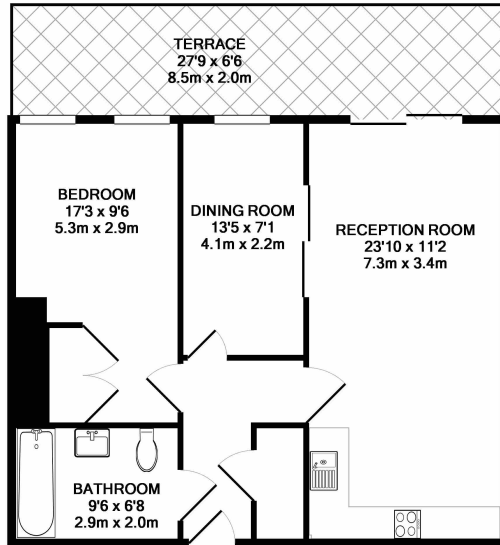

Imperial Wharf, Fulham, SW6

£612 per week, £2,652 per month + fees

www.benhams.com