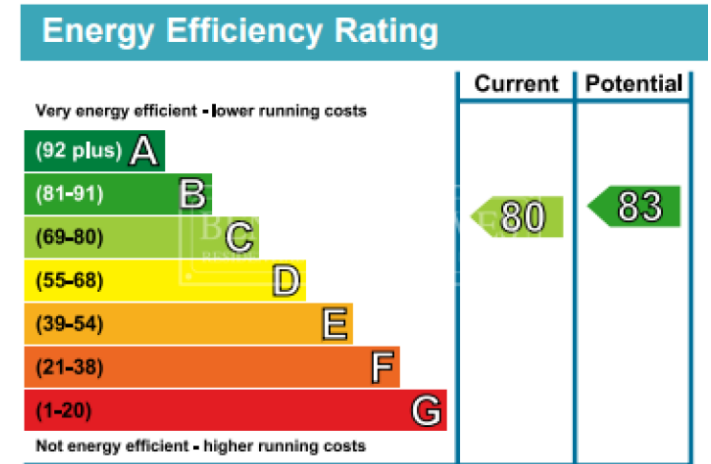

Imperial Wharf, Fulham, SW6

£612 per week, £2,652 per month + fees

www.benhams.com