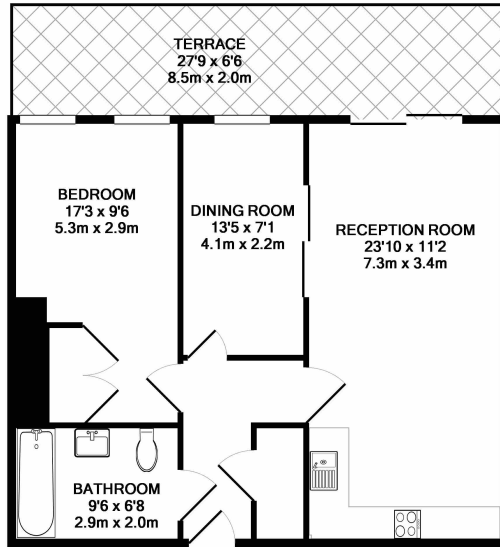

Imperial Wharf, Fulham, SW6

£612 per week, £2,652 per month + fees

www.benhams.com

00452-4RH.IW.SW6 - 1ST FLOOR
TOTAL APPROX. FLOOR AREA 649 SQ.FT. (60.2 SQ.M.)