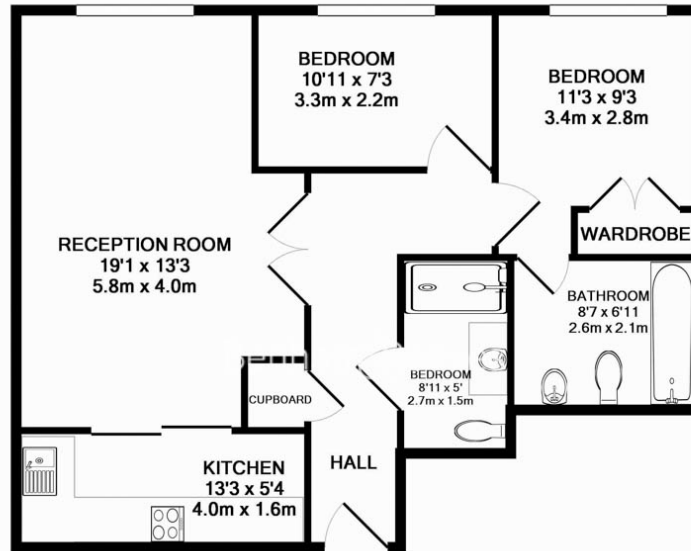

## Property features

**2 Bedrooms | 2 Bathrooms | Reception | Furnished | Kitchen | EPC-C | Balcony | Gym | Nearby Imperial Wharf Overground**

For more information about this property, please call our Fulham branch on

# Lensbury Avenue, Fulham, SW6

£600 per week, £2,600 per month + fees

www.benhams.com

00264-21RH.IW.SW6 - 4TH FLOOR  
 TOTAL APPROX. FLOOR AREA 682 SQ.FT. (63.3 SQ.M.)  
 Whilst every attempt has been made to ensure the accuracy of the floor plan contained here, measurements of doors, windows, rooms and any other items are approximate and no responsibility is taken for any error, omission, or mis-statement. This plan is for illustrative purposes only and should be used as such by any prospective purchaser. The services, systems and appliances shown have not been tested and no guarantee as to their operability or efficiency can be given  
 Made with Metropix ©2015