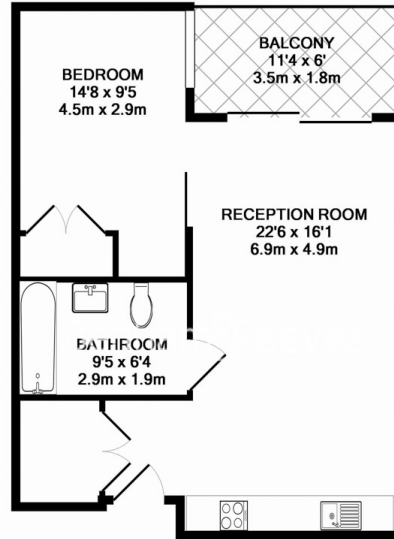

Thurstan Street, Fulham, SW6

£565 per week, £2,448 per month + fees

www.benhams.com

00336-14WH.IW.SW6 - 3RD
TOTAL APPROX. FLOOR AREA 507 SQ.FT. (47.1 SQ.M.)