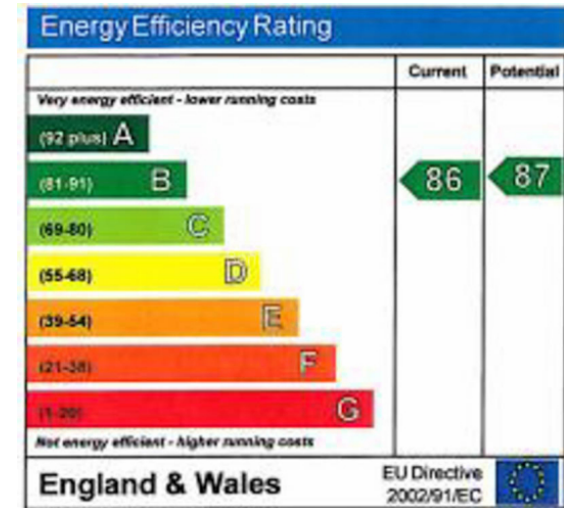

Townmead Road, Fulham, SW6

£775 per week, £3,358 per month + fees

www.benhams.com

London branches open six days a week Mon - Sat

Canary Wharf | City | Colindale | Dartmouth Park | Ealing | Fulham
Hammersmith | Hampstead | Highgate | Hyde Park | Kensington | Kew
Knightsbridge | Nine Elms | Shoreditch | Southall | Surrey Quays
Wapping | Wembley | White City | Woolwich

International offices

China | Hong Kong SAR | India | Indonesia | Qatar | Malaysia | Middle East | Pakistan
Singapore | South Africa | Thailand | Turkey