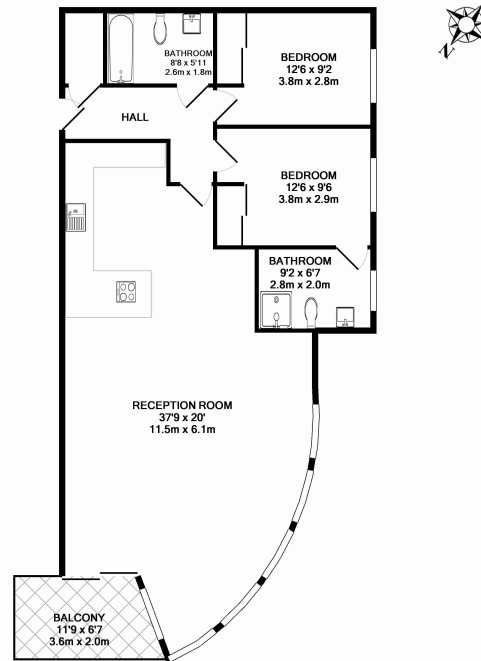

Townmead Road, Fulham, SW6

£775 per week, £3,358 per month + fees

www.benhams.com

London branches open six days a week Mon - Sat

Canary Wharf | City | Colindale | Dartmouth Park | Ealing | Fulham
Hammersmith | Hampstead | Highgate | Hyde Park | Kensington | Kew
Knightsbridge | Nine Elms | Shoreditch | Southall | Surrey Quays
Wapping | Wembley | White City | Woolwich

International offices

China | Hong Kong SAR | India | Indonesia | Qatar | Malaysia | Middle East | Pakistan
Singapore | South Africa | Thailand | Turkey