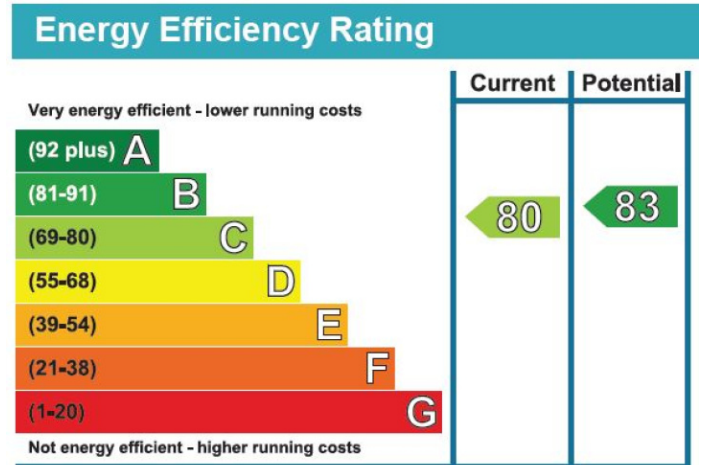

Imperial Wharf, Fulham, SW6

£1,000 per week, £4,333 per month + fees

www.benhams.com