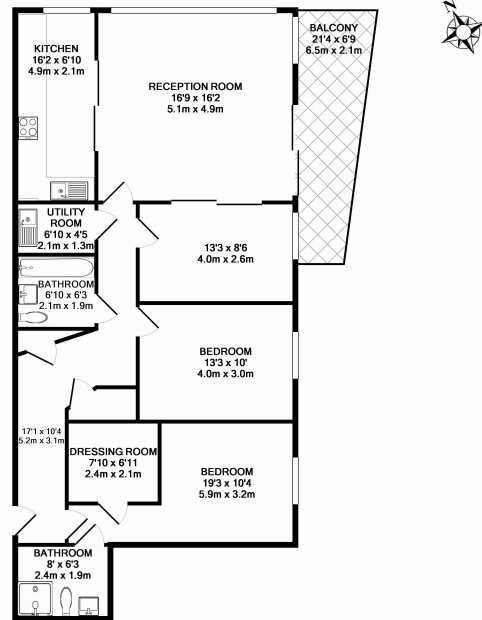

Imperial Wharf, Fulham, SW6

£1,000 per week, £4,333 per month + fees

www.benhams.com