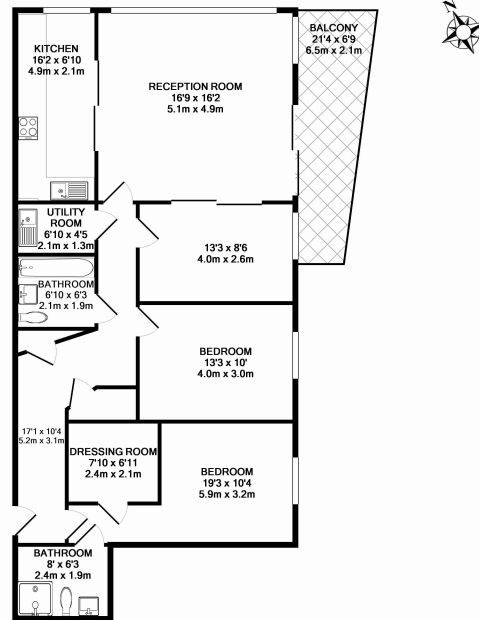

Imperial Wharf, Fulham, SW6

£1,000 per week, £4,333 per month + fees

www.benhams.com