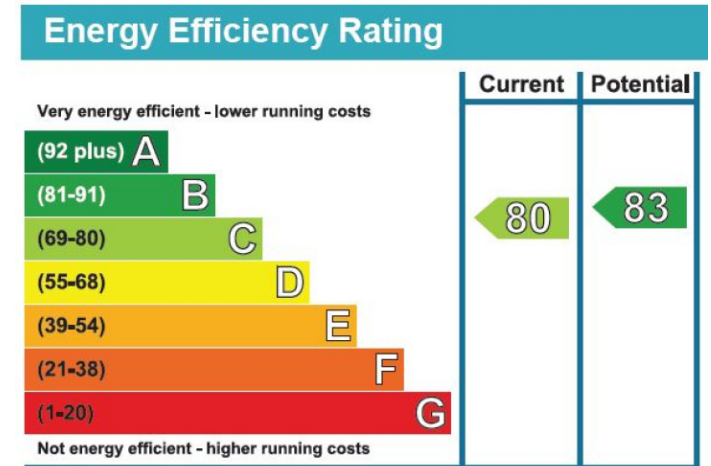

Imperial Wharf, Fulham, SW6

£1,000 per week, £4,333 per month + fees

www.benhams.com