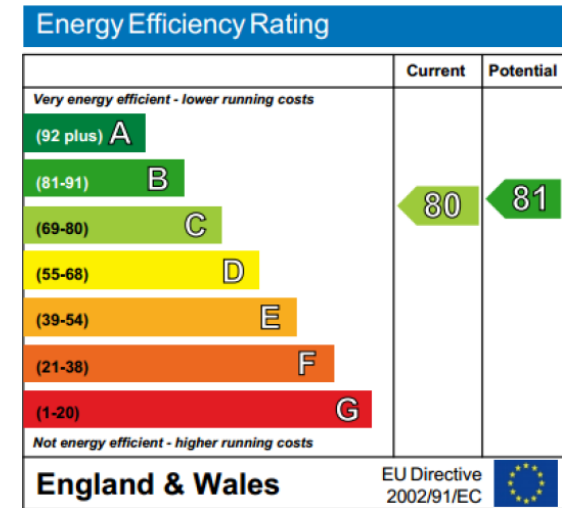

London branches open six days a week Mon - Sat

Canary Wharf | City | Colindale | Dartmouth Park | Ealing | Fulham
Hammersmith | Hampstead | Highgate | Hyde Park | Kensington | Kew
Knightsbridge | Nine Elms | Shoreditch | Southall | Surrey Quays
Wapping | Wembley | White City | Woolwich

International offices

China | Hong Kong SAR | India | Indonesia | Qatar | Malaysia | Middle East | Pakistan
Singapore | South Africa | Thailand | Turkey