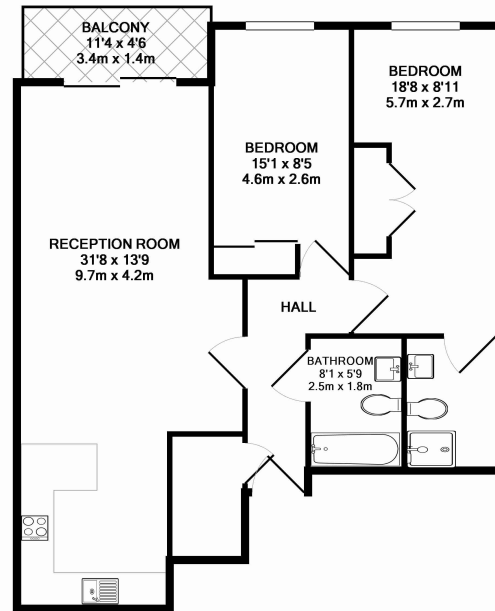

Park Street, Fulham, SW6

£808 per week, £3,500 per month + fees

www.benhams.com

COMPASS HOUSE - IMPERIAL WHARF
TOTAL APPROX. FLOOR AREA 843 SQ.FT. (78.3 SQ.M.)