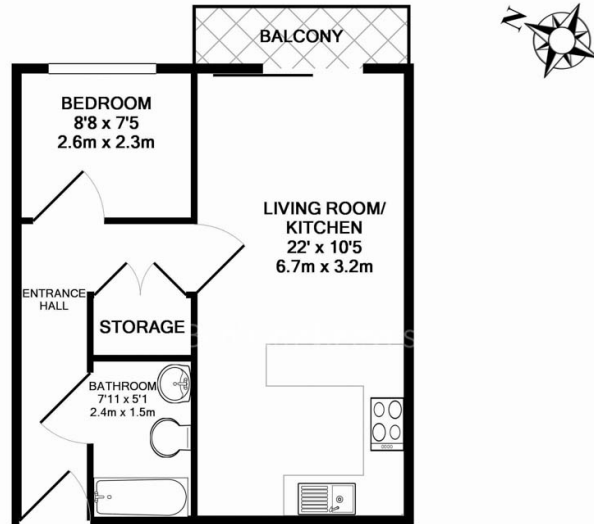

Benham & Reeves

Chelsea Creek, Fulham, SW6

£531 per week, £2,300 per month + fees

www.benhams.com

70DH.1W.SW6
 TOTAL APPROX. FLOOR AREA 420 SQ.FT. (39.0 SQ.M.)
 Whilst every attempt has been made to ensure the accuracy of the floor plan contained here, measurements of doors, windows, rooms and any other items are approximate and no responsibility is taken for any error, omission, or mis-statement. This plan is for illustrative purposes only and should be used as such by any prospective purchaser. The services, systems and appliances shown have not been tested and no guarantee as to their operability or efficiency can be given
 Made with Metropix ©2017