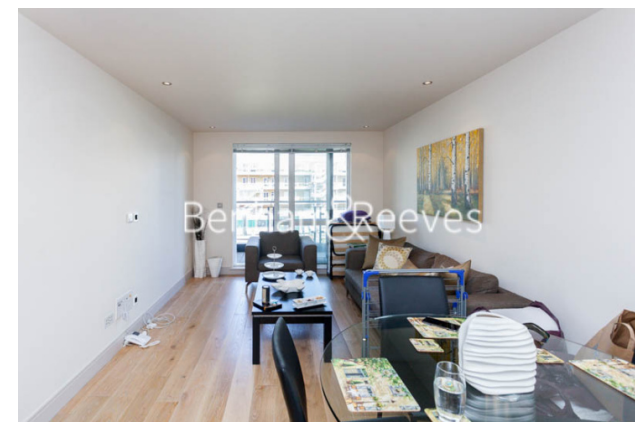

1 Bedroom   1 Bathroom   Furnished

A modern apartment, with secure underground parking and exclusive health and fitness suite, situated within a sought-after Riverside development in Fulham. Perfectly placed a short walk from Imperial Wharf Overground station and the Chelsea Harbour Pier.

Please [click here](#) for full detail

Property features

1 Bedroom | 1 Bathroom | Reception | Furnished | Kitchen | EPC-B | Gym and Spa | 24 Hour Concierge | Nearby Chelsea and King's Road

For more information about this property,
please call our Fulham branch on

020 7348 7620

Redress & Client Money Protection :

Benham and Reeves are members of The Property Ombudsman redress scheme and have Client Money protection with ARLA Propertymark. You can find more information on our website at <https://www.benhams.com/membership/>

Benham & Reeves