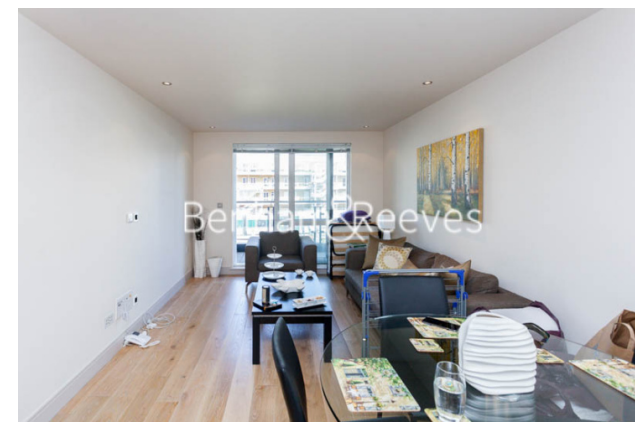

1 Bedroom   1 Bathroom   Furnished

A modern 6th floor apartment, with secure underground parking and exclusive health and fitness suite, situated within a sought-after Riverside development in Fulham. Perfectly placed a short walk from Imperial Wharf Overground station and the Chelsea Harbour Pier.

Please [click here](#) for full detail

Property features

1 Bedroom | 1 Bathroom | Reception | Furnished | Kitchen | EPC-B | Gym and Spa | 24 Hour Concierge | Nearby Chelsea and King's Road

For more information about this property,
please call our Fulham branch on

020 7348 7620

Redress & Client Money Protection :

Benham and Reeves are members of The Property Ombudsman redress scheme and have Client Money protection with ARLA Propertymark. You can find more information on our website at <https://www.benhams.com/membership/>

Benham & Reeves