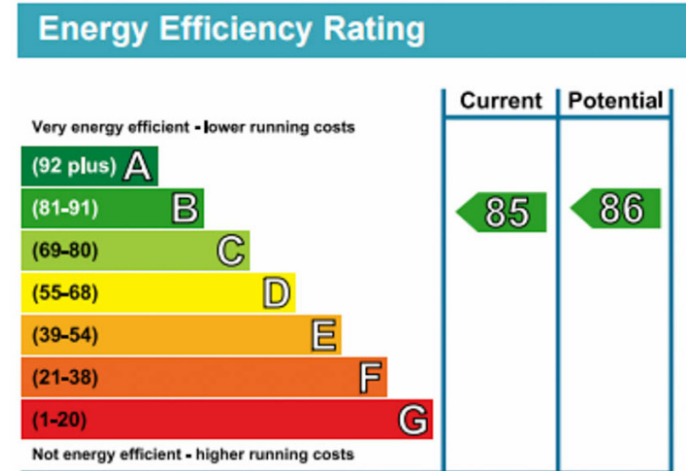

# Chelsea Creek, Fulham, SW6

£531 per week, £2,300 per month + fees

www.benhams.com

70DH.1W.SW6  
 TOTAL APPROX. FLOOR AREA 420 SQ.FT. (39.0 SQ.M.)  
 Whilst every attempt has been made to ensure the accuracy of the floor plan contained here, measurements of doors, windows, rooms and any other items are approximate and no responsibility is taken for any error, omission, or mis-statement. This plan is for illustrative purposes only and should be used as such by any prospective purchaser. The services, systems and appliances shown have not been tested and no guarantee as to their operability or efficiency can be given  
 Made with Metropix ©2017