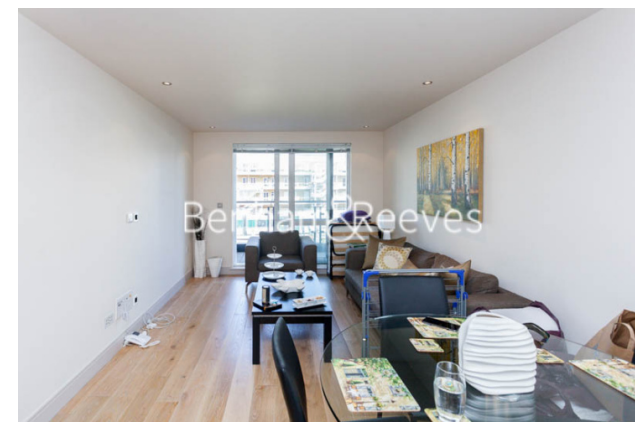

## Chelsea Creek, Fulham, SW6

£531 per week, £2,300 per month + fees

 1 Bedroom    1 Bathroom    Furnished

A modern 6th floor apartment, with secure underground parking and exclusive health and fitness suite, situated within a sought-after Riverside development in Fulham. Perfectly placed a short walk from Imperial Wharf Overground station and the Chelsea Harbour Pier.

## Property features

**1 Bedroom | 1 Bathroom | Reception | Furnished | Kitchen | EPC-B | Gym and Spa | 24 Hour Concierge | Nearby Chelsea and King's Road**

For more information about this property,  
please call our Fulham branch on