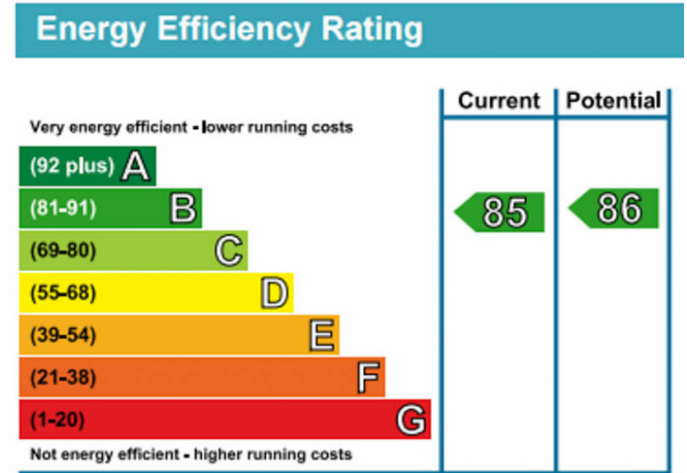

Benham & Reeves

Chelsea Creek, Fulham, SW6

£531 per week, £2,300 per month + fees

www.benhams.com

70DH.1W.SW6
 TOTAL APPROX. FLOOR AREA 420 SQ.FT. (39.0 SQ.M.)
 Whilst every attempt has been made to ensure the accuracy of the floor plan contained here, measurements of doors, windows, rooms and any other items are approximate and no responsibility is taken for any error, omission, or mis-statement. This plan is for illustrative purposes only and should be used as such by any prospective purchaser. The services, systems and appliances shown have not been tested and no guarantee as to their operability or efficiency can be given
 Made with Metropix ©2017