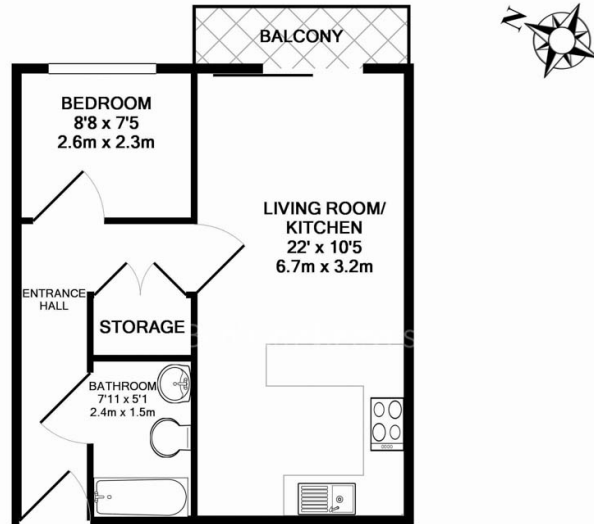

Chelsea Creek, Fulham, SW6

£531 per week, £2,300 per month + fees

www.benhams.com

70DH.1W.SW6
TOTAL APPROX. FLOOR AREA 420 SQ.FT. (39.0 SQ.M.)
Whilst every attempt has been made to ensure the accuracy of the floor plan contained here, measurements of doors, windows, rooms and any other items are approximate and no responsibility is taken for any error, omission, or mis-statement. This plan is for illustrative purposes only and should be used as such by any prospective purchaser. The services, systems and appliances shown have not been tested and no guarantee as to their operability or efficiency can be given
Made with Metropix ©2017