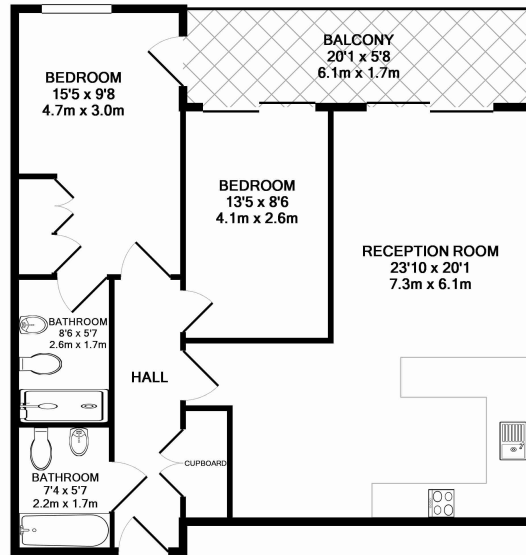

Park Street, Fulham, SW6

£785 per week, £3,402 per month + fees

www.benhams.com

DOULTON HOUSE, IMPERIAL WHARF
TOTAL APPROX. FLOOR AREA 781 SQ.FT. (72.5 SQ.M.)