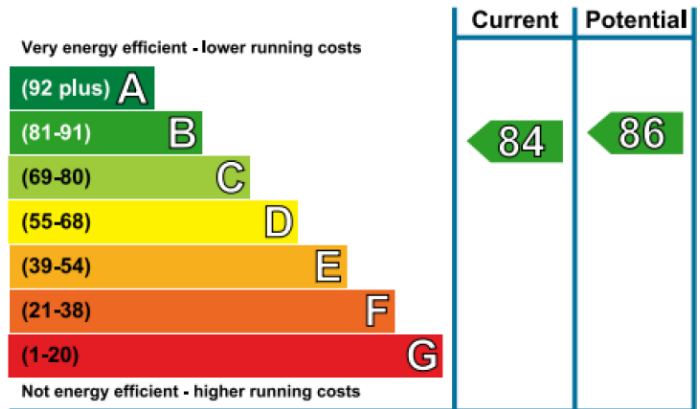

Energy Efficiency Rating

London branches open six days a week Mon - Sat

Canary Wharf | City | Colindale | Dartmouth Park | Ealing | Fulham
Hammersmith | Hampstead | Highgate | Hyde Park | Kensington | Kew
Knightsbridge | Nine Elms | Shoreditch | Southall | Surrey Quays
Wapping | Wembley | White City | Woolwich

International offices

China | Hong Kong SAR | India | Indonesia | Qatar | Malaysia | Middle East | Pakistan
Singapore | South Africa | Thailand | Turkey