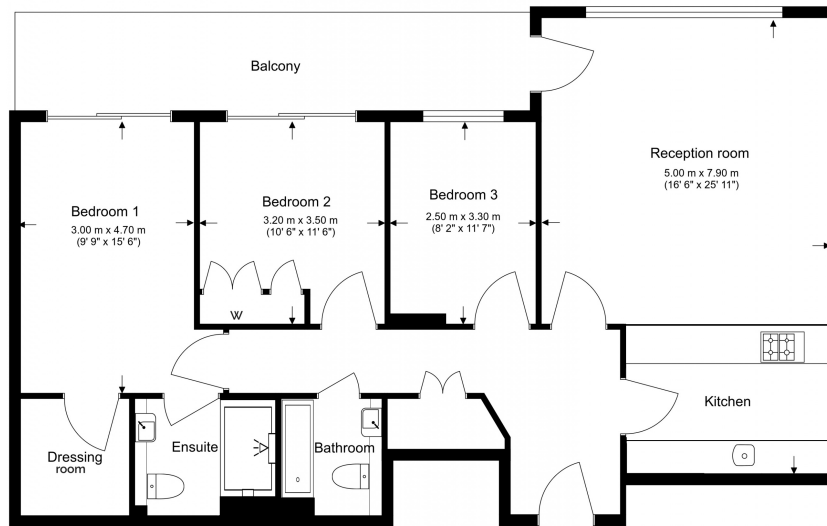

Lensbury Avenue, Fulham, SW6

£923 per week, £4,000 per month + fees

www.benhams.com

Total Gross Internal Area
97 Sq/m - 1,052 Sq/ft

Energy Efficiency Rating		
	Current	Potential
Very energy efficient - lower running costs		
(92 plus) A		
(81-91) B		
(69-80) C	77	80
(55-68) D		
(39-54) E		
(21-38) F		
(1-20) G		
Not energy efficient - higher running costs		
England & Wales	EU Directive 2002/91/EC	

London branches open six days a week Mon - Sat

Canary Wharf | City | Colindale | Dartmouth Park | Ealing | Fulham
Hammersmith | Hampstead | Highgate | Hyde Park | Kensington | Kew
Knightsbridge | Nine Elms | Shoreditch | Southall | Surrey Quays
Wapping | Wembley | White City | Woolwich

International offices

China | Hong Kong SAR | India | Indonesia | Qatar | Malaysia | Middle East | Pakistan
Singapore | South Africa | Thailand | Turkey

Benham & Reeves