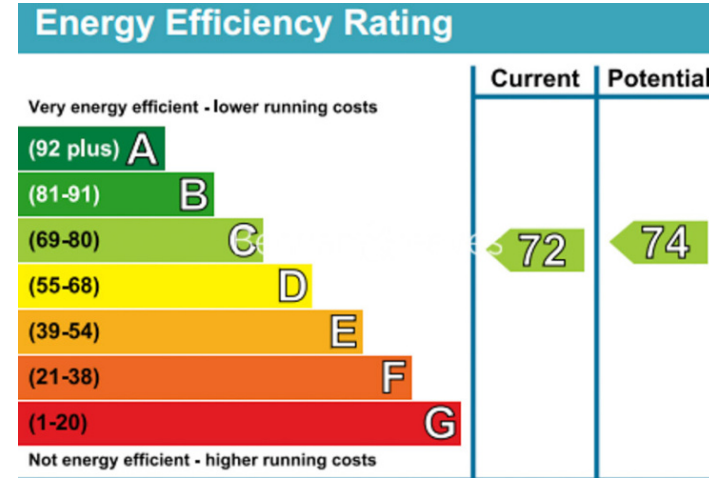

Imperial Wharf, Fulham, SW6

£715 per week, £3,098 per month + fees

www.benhams.com

London branches open six days a week Mon - Sat

Canary Wharf | City | Colindale | Dartmouth Park | Ealing | Fulham
Hammersmith | Hampstead | Highgate | Hyde Park | Kensington | Kew
Knightsbridge | Nine Elms | Shoreditch | Southall | Surrey Quays
Wapping | Wembley | White City | Woolwich

International offices

China | Hong Kong SAR | India | Indonesia | Qatar | Malaysia | Middle East | Pakistan
Singapore | South Africa | Thailand | Turkey