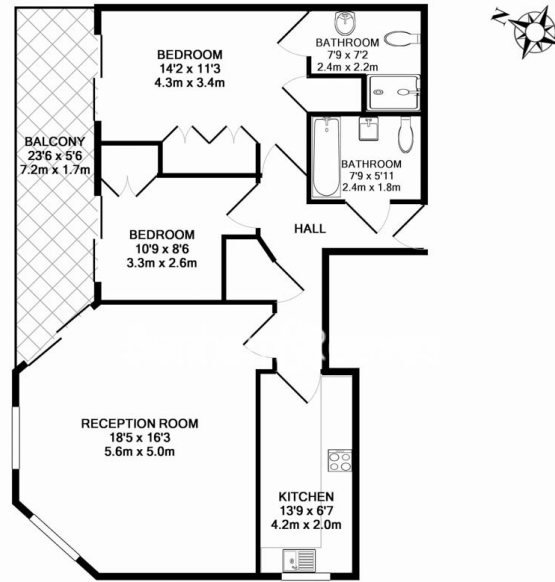

Imperial Wharf, Fulham, SW6

£715 per week, £3,098 per month + fees

www.benhams.com

London branches open six days a week Mon - Sat

Canary Wharf | City | Colindale | Dartmouth Park | Ealing | Fulham
Hammersmith | Hampstead | Highgate | Hyde Park | Kensington | Kew
Knightsbridge | Nine Elms | Shoreditch | Southall | Surrey Quays
Wapping | Wembley | White City | Woolwich

International offices

China | Hong Kong SAR | India | Indonesia | Qatar | Malaysia | Middle East | Pakistan
Singapore | South Africa | Thailand | Turkey