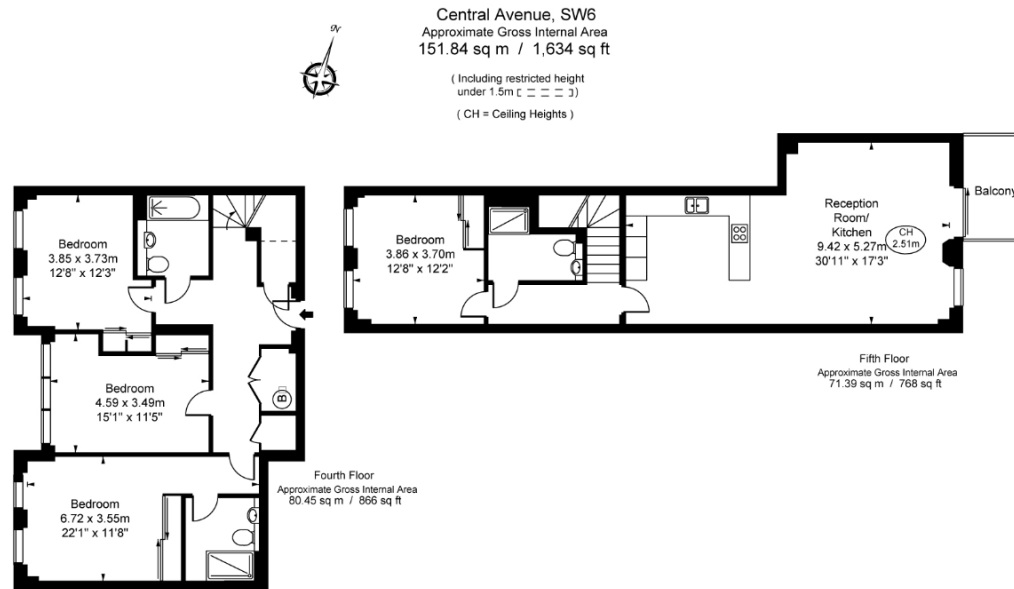

Central Avenue, Fulham, SW6

£1,338 per week, £5,800 per month + fees

www.benhams.com

Score	Energy rating	Current	Potential
92+	A		
81-91	B	85 B	85 B
69-80	C		
55-68	D		
39-54	E		
21-38	F		
1-20	G		

London branches open six days a week Mon - Sat

Canary Wharf | City | Colindale | Dartmouth Park | Ealing | Fulham
Hammersmith | Hampstead | Highgate | Hyde Park | Kensington | Kew
Knightsbridge | Nine Elms | Shoreditch | Southall | Surrey Quays
Wapping | Wembley | White City | Woolwich

International offices

China | Hong Kong SAR | India | Indonesia | Qatar | Malaysia | Middle East | Pakistan
Singapore | South Africa | Thailand | Turkey