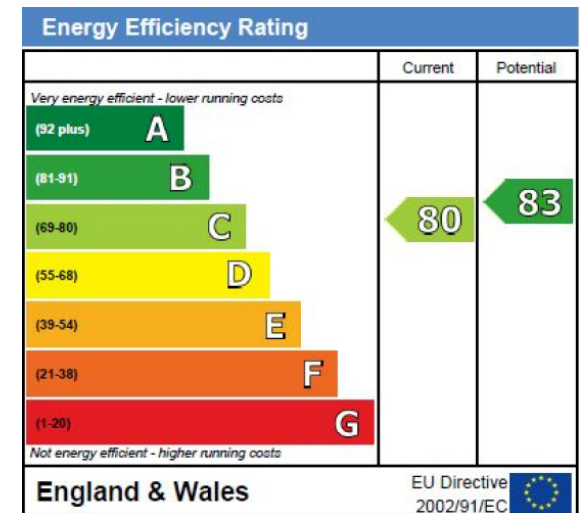

London branches open six days a week Mon - Sat

Canary Wharf | City | Colindale | Dartmouth Park | Ealing | Fulham
Hammersmith | Hampstead | Highgate | Hyde Park | Kensington | Kew
Knightsbridge | Nine Elms | Shoreditch | Southall | Surrey Quays
Wapping | Wembley | White City | Woolwich

International offices

China | Hong Kong SAR | India | Indonesia | Israel | Malaysia | Middle East | Pakistan
Qatar | Singapore | South Africa | Thailand | Turkey

Benham & Reeves