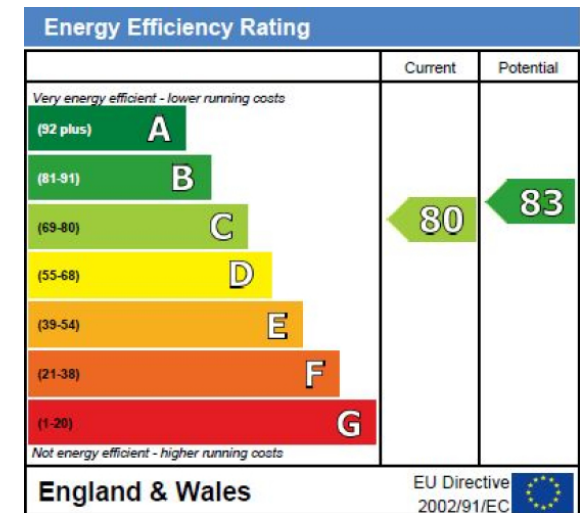

London branches open six days a week Mon - Sat

Canary Wharf | City | Colindale | Dartmouth Park | Ealing | Fulham
Hammersmith | Hampstead | Highgate | Hyde Park | Kensington | Kew
Knightsbridge | Nine Elms | Shoreditch | Southall | Surrey Quays
Wapping | Wembley | White City | Woolwich

International offices

China | Hong Kong SAR | India | Indonesia | Qatar | Malaysia | Middle East | Pakistan
Singapore | South Africa | Thailand | Turkey

Benham & Reeves