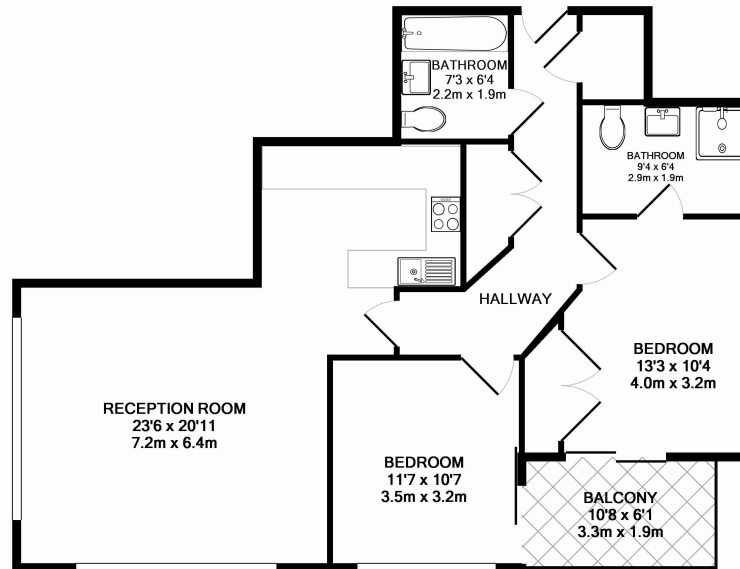

Imperial Wharf, Fulham, SW6

£693 per week, £3,003 per month + fees

www.benhams.com

00775 - 53FH.SW6 - 5TH FLOOR
TOTAL APPROX. FLOOR AREA 880 SQ.FT. (81.8 SQ.M.)