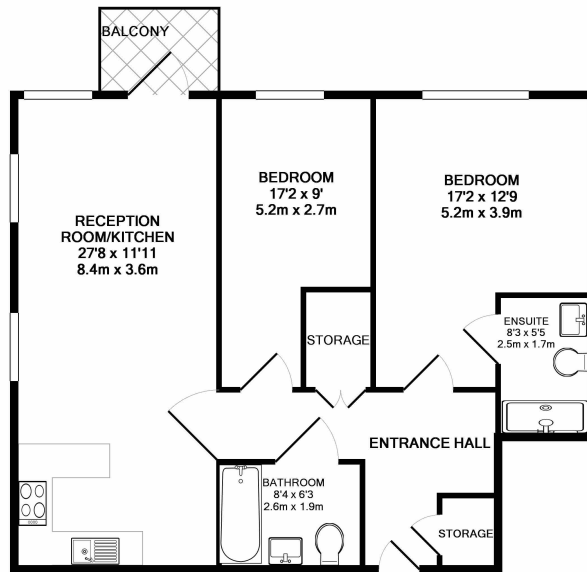

Thurstan Street, Fulham, SW6

£800 per week, £3,467 per month + fees

www.benhams.com

London branches open six days a week Mon - Sat

Canary Wharf | City | Colindale | Dartmouth Park | Ealing | Fulham
Hammersmith | Hampstead | Highgate | Hyde Park | Kensington | Kew
Knightsbridge | Nine Elms | Shoreditch | Southall | Surrey Quays
Wapping | Wembley | White City | Woolwich

International offices

China | Hong Kong SAR | India | Indonesia | Qatar | Malaysia | Middle East | Pakistan
Singapore | South Africa | Thailand | Turkey