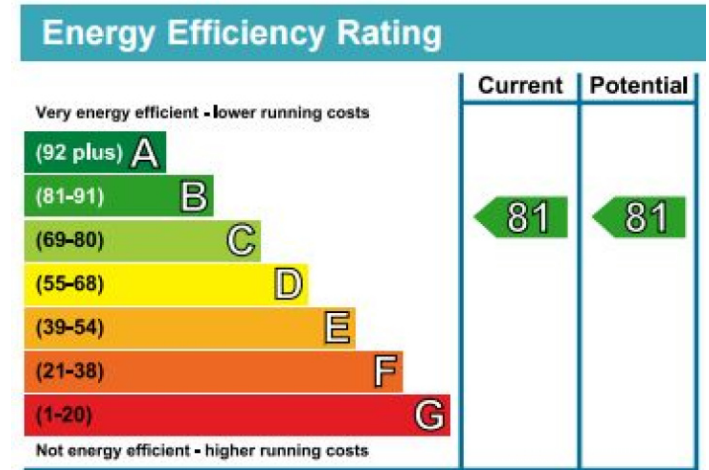

Thurstan Street, Fulham, SW6

£800 per week, £3,467 per month + fees

www.benhams.com

London branches open six days a week Mon - Sat

Canary Wharf | City | Colindale | Dartmouth Park | Ealing | Fulham
Hammersmith | Hampstead | Highgate | Hyde Park | Kensington | Kew
Knightsbridge | Nine Elms | Shoreditch | Southall | Surrey Quays
Wapping | Wembley | White City | Woolwich

International offices

China | Hong Kong SAR | India | Indonesia | Qatar | Malaysia | Middle East | Pakistan
Singapore | South Africa | Thailand | Turkey