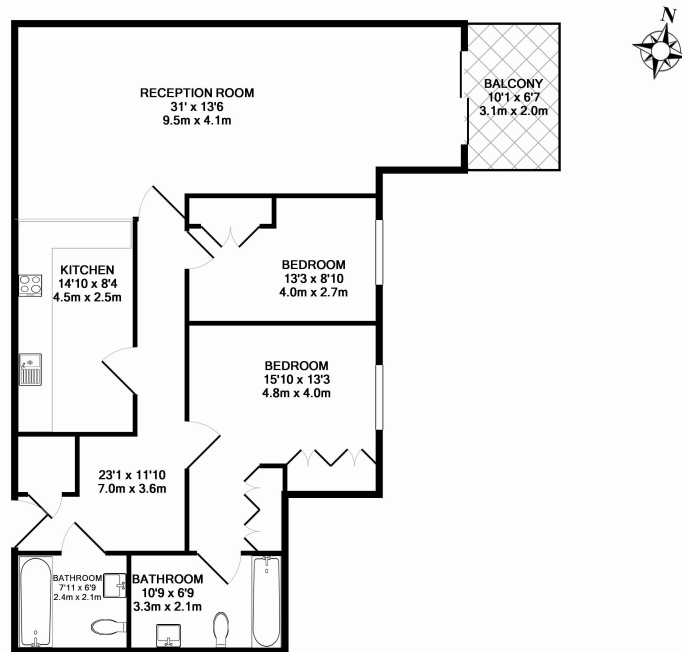

Lensbury Avenue, Fulham, SW6

£715 per week, £3,098 per month + fees

www.benhams.com

London branches open six days a week Mon - Sat

Canary Wharf | City | Colindale | Dartmouth Park | Ealing | Fulham
Hammersmith | Hampstead | Highgate | Hyde Park | Kensington | Kew
Knightsbridge | Nine Elms | Shoreditch | Southall | Surrey Quays
Wapping | Wembley | White City | Woolwich

International offices

China | Hong Kong SAR | India | Indonesia | Qatar | Malaysia | Middle East | Pakistan
Singapore | South Africa | Thailand | Turkey