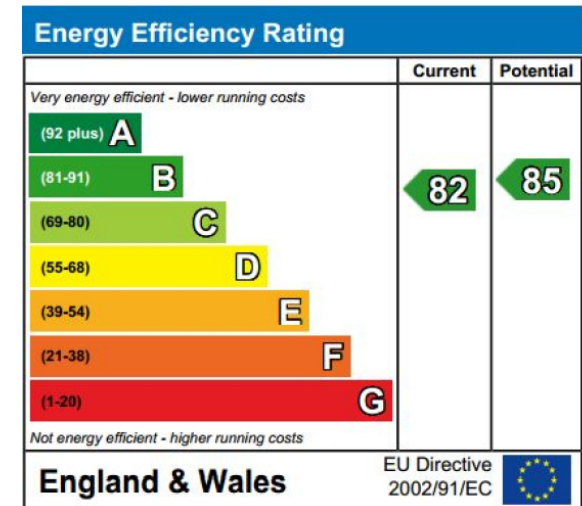

Lensbury Avenue, Fulham, SW6

£715 per week, £3,098 per month + fees

www.benhams.com

London branches open six days a week Mon - Sat

Canary Wharf | City | Colindale | Dartmouth Park | Ealing | Fulham
Hammersmith | Hampstead | Highgate | Hyde Park | Kensington | Kew
Knightsbridge | Nine Elms | Shoreditch | Southall | Surrey Quays
Wapping | Wembley | White City | Woolwich

International offices

China | Hong Kong SAR | India | Indonesia | Israel | Malaysia | Middle East | Pakistan
Qatar | Singapore | South Africa | Thailand | Turkey