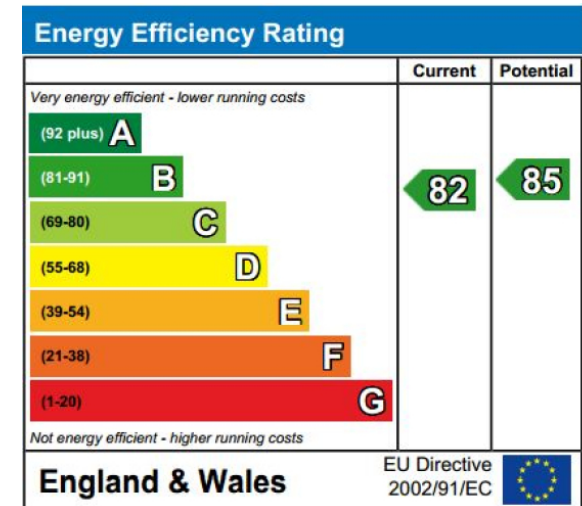

Lensbury Avenue, Fulham, SW6

£715 per week, £3,098 per month + fees

www.benhams.com

London branches open six days a week Mon - Sat

Canary Wharf | City | Colindale | Dartmouth Park | Ealing | Fulham
Hammersmith | Hampstead | Highgate | Hyde Park | Kensington | Kew
Knightsbridge | Nine Elms | Shoreditch | Southall | Surrey Quays
Wapping | Wembley | White City | Woolwich

International offices

China | Hong Kong SAR | India | Indonesia | Qatar | Malaysia | Middle East | Pakistan
Singapore | South Africa | Thailand | Turkey