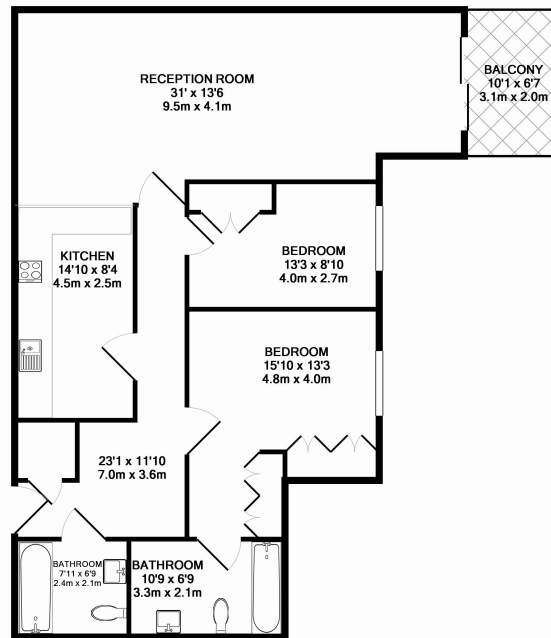

Lensbury Avenue, Fulham, SW6

£715 per week, £3,098 per month + fees

www.benhams.com

London branches open six days a week Mon - Sat

Canary Wharf | City | Colindale | Dartmouth Park | Ealing | Fulham
Hammersmith | Hampstead | Highgate | Hyde Park | Kensington | Kew
Knightsbridge | Nine Elms | Shoreditch | Southall | Surrey Quays
Wapping | Wembley | White City | Woolwich

International offices

China | Hong Kong SAR | India | Indonesia | Israel | Malaysia | Middle East | Pakistan
Qatar | Singapore | South Africa | Thailand | Turkey