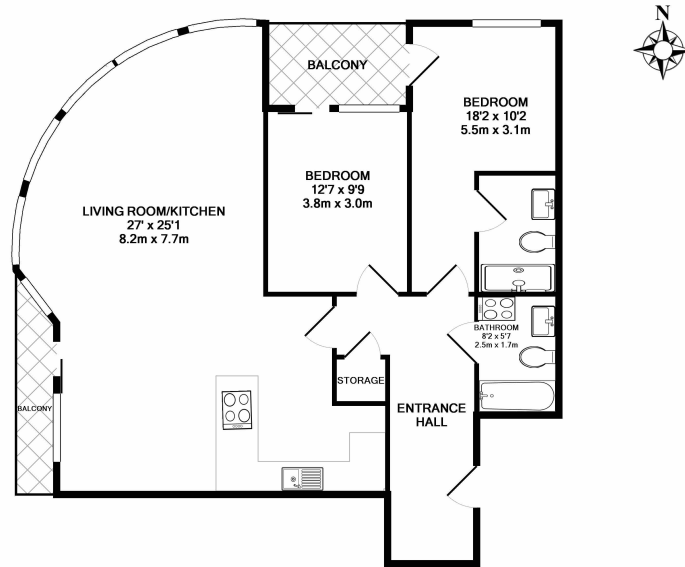

Townmead Road, Imperial Wharf, SW6

£710 per week, £3,075 per month + fees

www.benhams.com

Score	Energy rating	Current	Potential
92+	A		
81-91	B	81 B	83 B
69-80	C		
55-68	D		
39-54	E		
21-38	F		
1-20	G		

London branches open six days a week Mon - Sat

Canary Wharf | City | Colindale | Dartmouth Park | Ealing | Fulham
Hammersmith | Hampstead | Highgate | Hyde Park | Kensington | Kew
Knightsbridge | Nine Elms | Shoreditch | Southall | Surrey Quays
Wapping | Wembley | White City | Woolwich

International offices

China | Hong Kong SAR | India | Indonesia | Qatar | Malaysia | Middle East | Pakistan
Singapore | South Africa | Thailand | Turkey