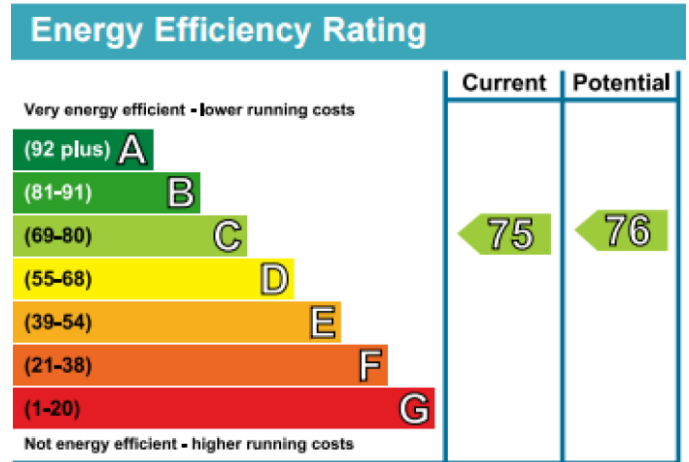

Lensbury Avenue, Fulham, SW6

£750 per week, £3,250 per month + fees

www.benhams.com

London branches open six days a week Mon - Sat

Canary Wharf | City | Colindale | Dartmouth Park | Ealing | Fulham
Hammersmith | Hampstead | Highgate | Hyde Park | Kensington | Kew
Knightsbridge | Nine Elms | Shoreditch | Southall | Surrey Quays
Wapping | Wembley | White City | Woolwich

International offices

China | Hong Kong SAR | India | Indonesia | Qatar | Malaysia | Middle East | Pakistan
Singapore | South Africa | Thailand | Turkey