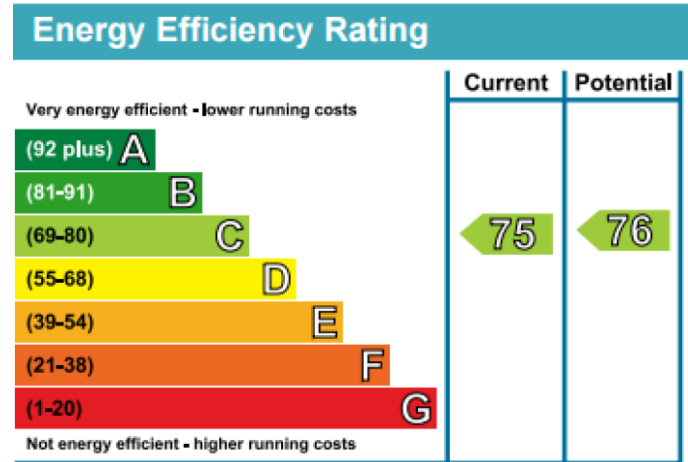

Lensbury Avenue, Fulham, SW6

£750 per week, £3,250 per month + fees

www.benhams.com

London branches open six days a week Mon - Sat

Canary Wharf | City | Colindale | Dartmouth Park | Ealing | Fulham
Hammersmith | Hampstead | Highgate | Hyde Park | Kensington | Kew
Knightsbridge | Nine Elms | Shoreditch | Southall | Surrey Quays
Wapping | Wembley | White City | Woolwich

International offices

China | Hong Kong SAR | India | Indonesia | Qatar | Malaysia | Middle East | Pakistan
Singapore | South Africa | Thailand | Turkey