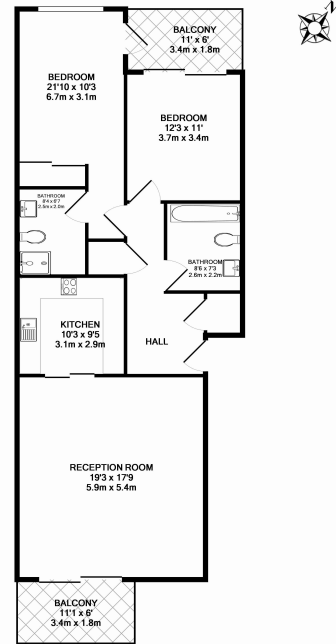

Lensbury Avenue, Fulham, SW6

£750 per week, £3,250 per month + fees

www.benhams.com

London branches open six days a week Mon - Sat

Canary Wharf | City | Colindale | Dartmouth Park | Ealing | Fulham
Hammersmith | Hampstead | Highgate | Hyde Park | Kensington | Kew
Knightsbridge | Nine Elms | Shoreditch | Southall | Surrey Quays
Wapping | Wembley | White City | Woolwich

International offices

China | Hong Kong SAR | India | Indonesia | Qatar | Malaysia | Middle East | Pakistan
Singapore | South Africa | Thailand | Turkey