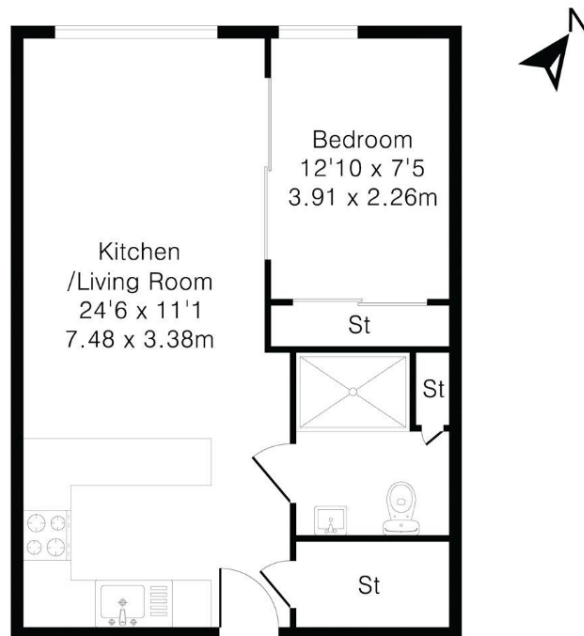

## Property features

**1 Double Bedroom Apartment with Built-in Wardrobe(4th Floor) | Fully Fitted Kitchen Integrated with Well-Known Appliances | 24 Hr Concierge / 24 Hr Security / Communal Gardens / Bars | Double Reception Room with Dining Area & Large Windows | Luxurious Bathroom (with Plenty of Storage) | EPC-B | Residents Gym | Furnished throughout | Large Private Balcony | Nearby Imperial Wharf Overground Station**

# Townmead Road, Fulham, SW6

£508 per week, £2,201 per month + fees

www.benhams.com

Approximate Gross Internal Area 435 sq ft – 40 sq m

| Score | Energy rating | Current | Potential |
|-------|---------------|---------|-----------|
| 92+   | A             |         |           |
| 81-91 | B             | 83   B  | 87   B    |
| 69-80 | C             |         |           |
| 55-68 | D             |         |           |
| 39-54 | E             |         |           |
| 21-38 | F             |         |           |
| 1-20  | G             |         |           |