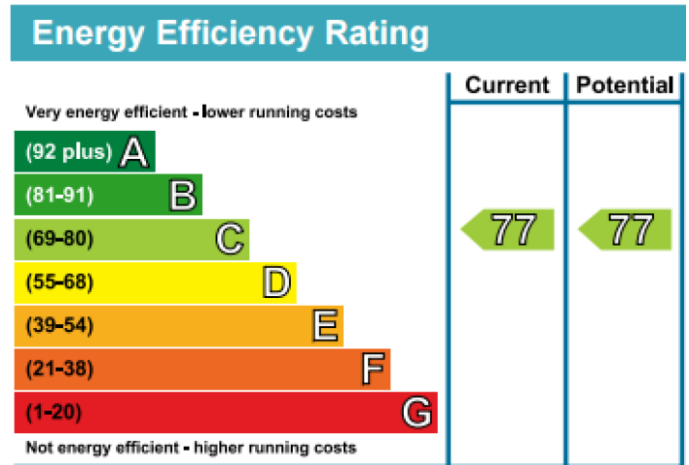

Park Street, Fulham, SW6

£1,154 per week, £5,001 per month + fees

www.benhams.com

London branches open six days a week Mon - Sat

Canary Wharf | City | Colindale | Dartmouth Park | Ealing | Fulham
Hammersmith | Hampstead | Highgate | Hyde Park | Kensington | Kew
Knightsbridge | Nine Elms | Shoreditch | Southall | Surrey Quays
Wapping | Wembley | White City | Woolwich

International offices

China | Hong Kong SAR | India | Indonesia | Qatar | Malaysia | Middle East | Pakistan
Singapore | South Africa | Thailand | Turkey