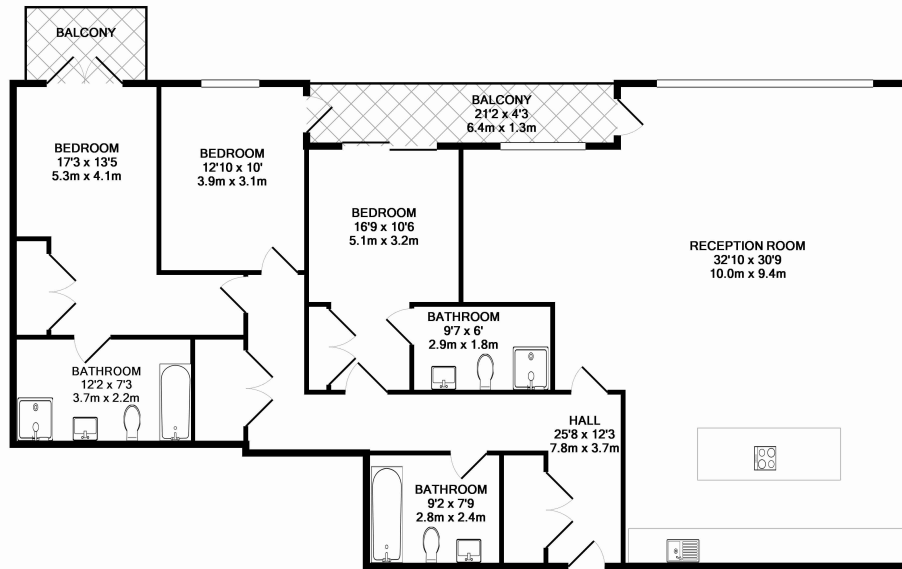

Park Street, Fulham, SW6

£1,154 per week, £5,001 per month + fees

www.benhams.com

London branches open six days a week Mon - Sat

Canary Wharf | City | Colindale | Dartmouth Park | Ealing | Fulham
Hammersmith | Hampstead | Highgate | Hyde Park | Kensington | Kew
Knightsbridge | Nine Elms | Shoreditch | Southall | Surrey Quays
Wapping | Wembley | White City | Woolwich

International offices

China | Hong Kong SAR | India | Indonesia | Qatar | Malaysia | Middle East | Pakistan
Singapore | South Africa | Thailand | Turkey