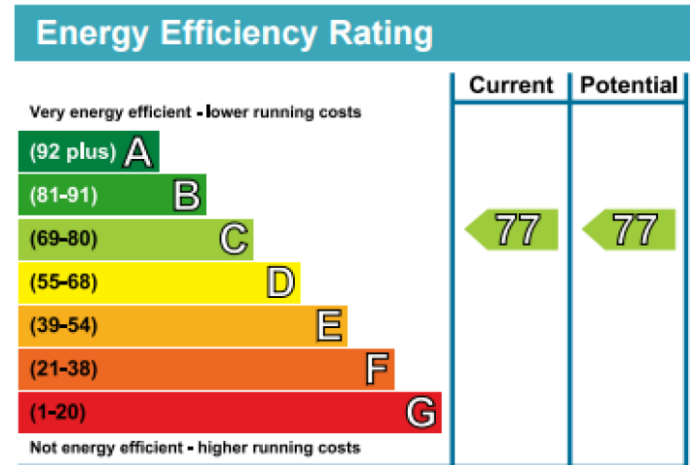

Park Street, Fulham, SW6

£1,154 per week, £5,001 per month + fees

www.benhams.com

London branches open six days a week Mon - Sat

Canary Wharf | City | Colindale | Dartmouth Park | Ealing | Fulham
Hammersmith | Hampstead | Highgate | Hyde Park | Kensington | Kew
Knightsbridge | Nine Elms | Shoreditch | Southall | Surrey Quays
Wapping | Wembley | White City | Woolwich

International offices

China | Hong Kong SAR | India | Indonesia | Qatar | Malaysia | Middle East | Pakistan
Singapore | South Africa | Thailand | Turkey