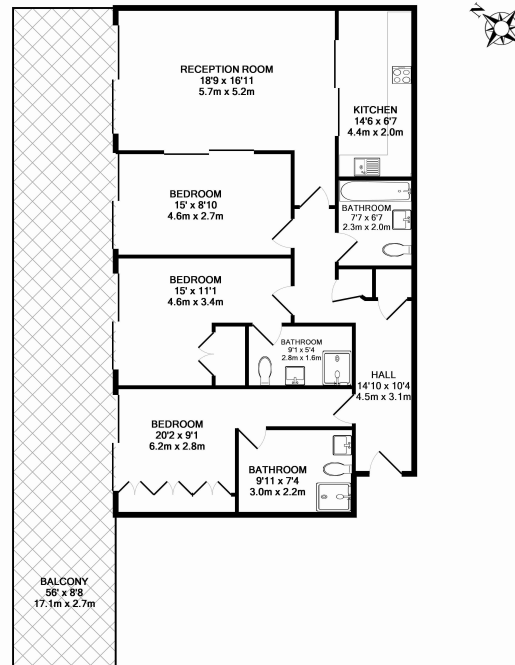

Lensbury Avenue, Fulham, SW6

£1,038 per week, £4,500 per month + fees

www.benhams.com

London branches open six days a week Mon - Sat

Canary Wharf | City | Colindale | Dartmouth Park | Ealing | Fulham
Hammersmith | Hampstead | Highgate | Hyde Park | Kensington | Kew
Knightsbridge | Nine Elms | Shoreditch | Southall | Surrey Quays
Wapping | Wembley | White City | Woolwich

International offices

China | Hong Kong SAR | India | Indonesia | Qatar | Malaysia | Middle East | Pakistan
Singapore | South Africa | Thailand | Turkey