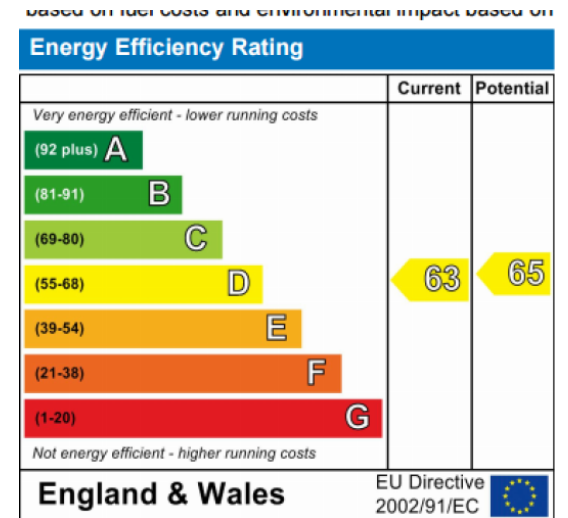

Lensbury Avenue, Fulham, SW6

£1,038 per week, £4,500 per month + fees

www.benhams.com

London branches open six days a week Mon - Sat

Canary Wharf | City | Colindale | Dartmouth Park | Ealing | Fulham
Hammersmith | Hampstead | Highgate | Hyde Park | Kensington | Kew
Knightsbridge | Nine Elms | Shoreditch | Southall | Surrey Quays
Wapping | Wembley | White City | Woolwich

International offices

China | Hong Kong SAR | India | Indonesia | Qatar | Malaysia | Middle East | Pakistan
Singapore | South Africa | Thailand | Turkey