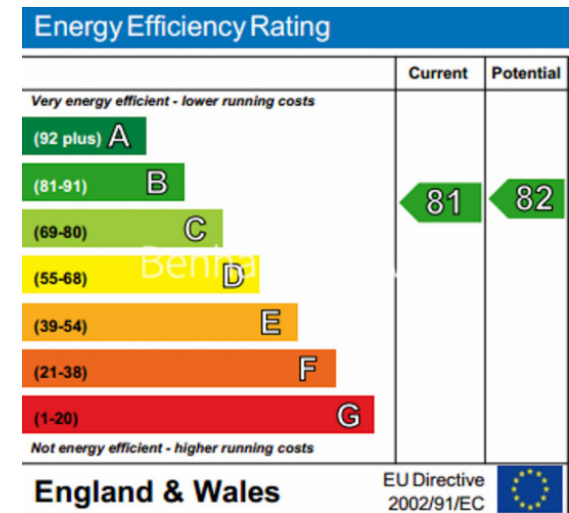

# Park Street, Fulham, SW6

£565 per week, £2,450 per month + fees

www.benhams.com

31.CH.CC.SW6  
 TOTAL APPROX. FLOOR AREA 389 SQ.FT. (36.1 SQ.M.)  
 Whilst every attempt has been made to ensure the accuracy of the floor plan contained here, measurements of doors, windows, rooms and any other items are approximate and no responsibility is taken for any error, omission, or mis-statement. This plan is for illustrative purposes only and should be used as such by any prospective purchaser. The services, systems and appliances shown have not been tested and no guarantee as to their operability or efficiency can be given  
 Made with Metropix ©2017