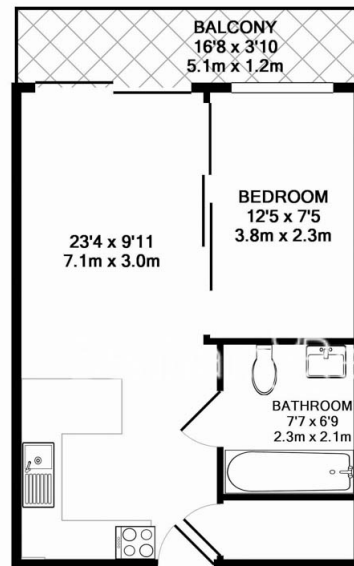

# Park Street, Fulham, SW6

£565 per week, £2,450 per month + fees

www.benhams.com

31.CH.CC.SW6  
 TOTAL APPROX. FLOOR AREA 389 SQ.FT. (36.1 SQ.M.)  
 Whilst every attempt has been made to ensure the accuracy of the floor plan contained here, measurements of doors, windows, rooms and any other items are approximate and no responsibility is taken for any error, omission, or mis-statement. This plan is for illustrative purposes only and should be used as such by any prospective purchaser. The services, systems and appliances shown have not been tested and no guarantee as to their operability or efficiency can be given  
 Made with Metropix ©2017