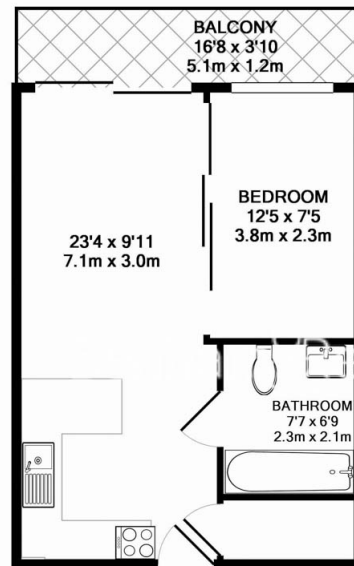

Please [click here](#) for full detail

Property features

Manhattan Studio | 1 Bathroom | Reception | Furnished | Fitted Kitchen | EPC-B | Gym and Spa | Close to Amenities | Nearby Imperial Wharf Station

Benham & Reeves

Park Street, Fulham, SW6

£565 per week, £2,450 per month + fees

www.benhams.com

31.CH.CC.SW6
TOTAL APPROX. FLOOR AREA 389 SQ.FT. (36.1 SQ.M.)
Whilst every attempt has been made to ensure the accuracy of the floor plan contained here, measurements of doors, windows, rooms and any other items are approximate and no responsibility is taken for any error, omission, or mis-statement. This plan is for illustrative purposes only and should be used as such by any prospective purchaser. The services, systems and appliances shown have not been tested and no guarantee as to their operability or efficiency can be given
Made with Metropix ©2017