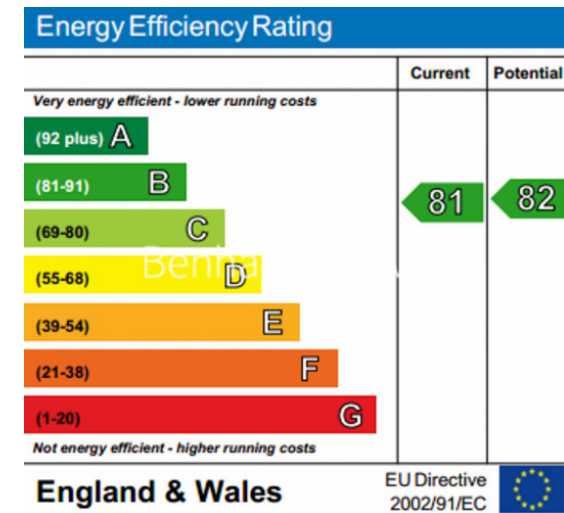

Benham & Reeves

Park Street, Fulham, SW6

£565 per week, £2,450 per month + fees

www.benhams.com

31.CH.CC.SW6
TOTAL APPROX. FLOOR AREA 389 SQ.FT. (36.1 SQ.M.)
Whilst every attempt has been made to ensure the accuracy of the floor plan contained here, measurements of doors, windows, rooms and any other items are approximate and no responsibility is taken for any error, omission, or mis-statement. This plan is for illustrative purposes only and should be used as such by any prospective purchaser. The services, systems and appliances shown have not been tested and no guarantee as to their operability or efficiency can be given
Made with Metropix ©2017