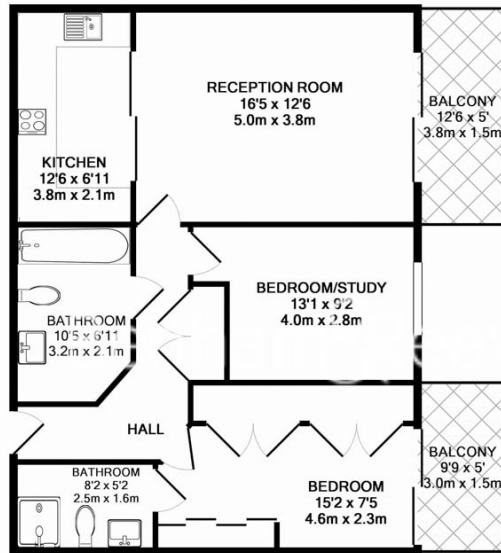

Lensbury Avenue, Fulham, SW6

£669 per week, £2,899 per month + fees

www.benhams.com

00243-34RH.IW.SW6 - 7TH FLOOR
TOTAL APPROX. FLOOR AREA 734 SQ.FT. (68.2 SQ.M.)