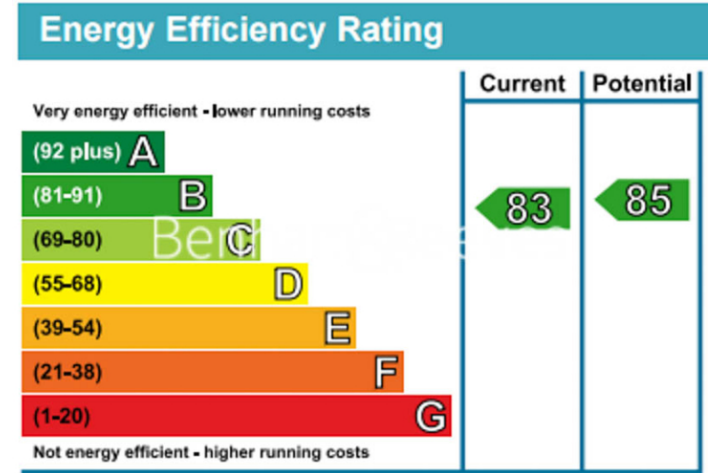

London branches open six days a week Mon - Sat

Canary Wharf | City | Colindale | Dartmouth Park | Ealing | Fulham
Hammersmith | Hampstead | Highgate | Hyde Park | Kensington | Kew
Knightsbridge | Nine Elms | Shoreditch | Southall | Surrey Quays
Wapping | Wembley | White City | Woolwich

International offices

China | Hong Kong SAR | India | Indonesia | Qatar | Malaysia | Middle East | Pakistan
Singapore | South Africa | Thailand | Turkey