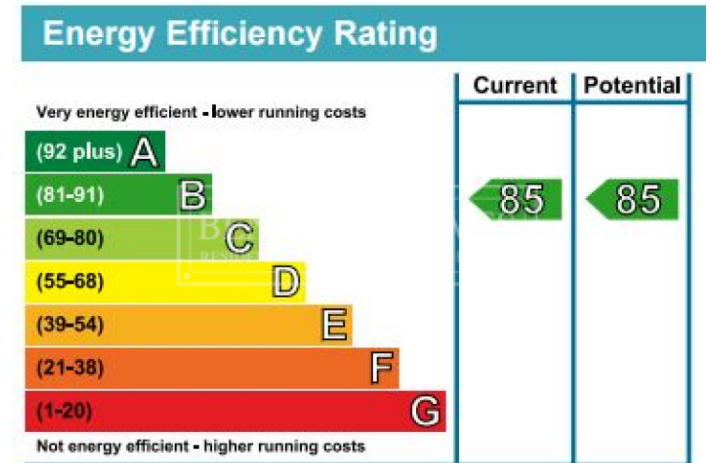

Tierney Lane, Fulham Reach, W6

£1,038 per week, £4,498 per month + fees

www.benhams.com

London branches open six days a week Mon - Sat

Canary Wharf | City | Colindale | Dartmouth Park | Ealing | Fulham
Hammersmith | Hampstead | Highgate | Hyde Park | Kensington | Kew
Knightsbridge | Nine Elms | Shoreditch | Southall | Surrey Quays
Wapping | Wembley | White City | Woolwich

International offices

China | Hong Kong SAR | India | Indonesia | Qatar | Malaysia | Middle East | Pakistan
Singapore | South Africa | Thailand | Turkey