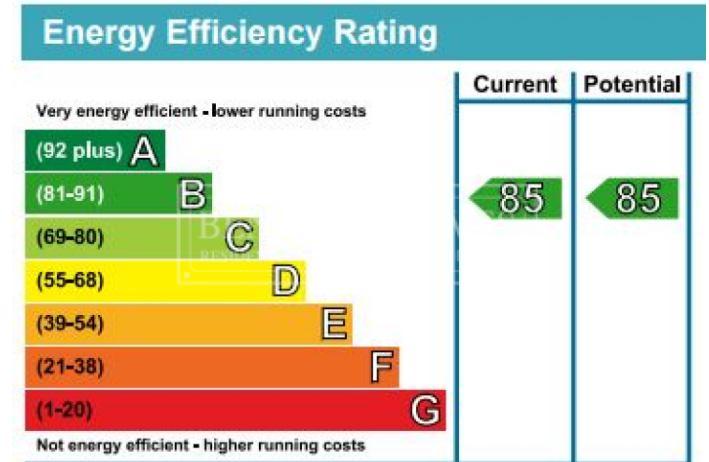

Tierney Lane, Fulham Reach, W6

£1,038 per week, £4,498 per month + fees

www.benhams.com

London branches open six days a week Mon - Sat

Canary Wharf | City | Colindale | Dartmouth Park | Ealing | Fulham
Hammersmith | Hampstead | Highgate | Hyde Park | Kensington | Kew
Knightsbridge | Nine Elms | Shoreditch | Southall | Surrey Quays
Wapping | Wembley | White City | Woolwich

International offices

China | Hong Kong SAR | India | Indonesia | Qatar | Malaysia | Middle East | Pakistan
Singapore | South Africa | Thailand | Turkey