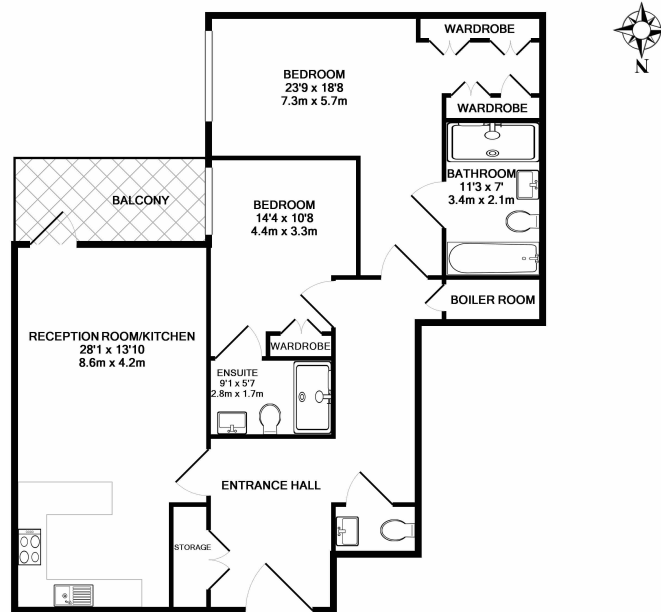

Tierney Lane, Fulham Reach, W6

£1,038 per week, £4,498 per month + fees

www.benhams.com

London branches open six days a week Mon - Sat

Canary Wharf | City | Colindale | Dartmouth Park | Ealing | Fulham
Hammersmith | Hampstead | Highgate | Hyde Park | Kensington | Kew
Knightsbridge | Nine Elms | Shoreditch | Southall | Surrey Quays
Wapping | Wembley | White City | Woolwich

International offices

China | Hong Kong SAR | India | Indonesia | Qatar | Malaysia | Middle East | Pakistan
Singapore | South Africa | Thailand | Turkey