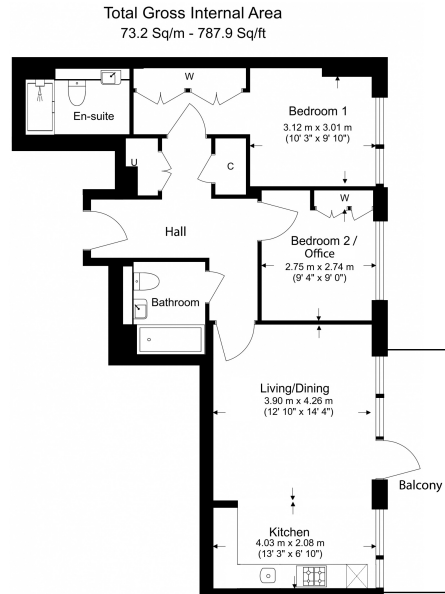

Staniforth Court, Fulham Reach, W6

£900 per week, £3,900 per month + fees

www.benhams.com

Benham & Reeves

[See how to improve this property's energy efficiency.](#)

Score	Energy rating	Current	Potential
92+	A		
81-91	B	86 B	86 B
69-80	C		
55-68	D		
39-54	E		
21-38	F		
1-20	G		

London branches open six days a week Mon - Sat

Canary Wharf | City | Colindale | Dartmouth Park | Ealing | Fulham
Hammersmith | Hampstead | Highgate | Hyde Park | Kensington | Kew
Knightsbridge | Nine Elms | Shoreditch | Southall | Surrey Quays
Wapping | Wembley | White City | Woolwich

International offices

China | Hong Kong SAR | India | Indonesia | Qatar | Malaysia | Middle East | Pakistan
Singapore | South Africa | Thailand | Turkey

Benham & Reeves