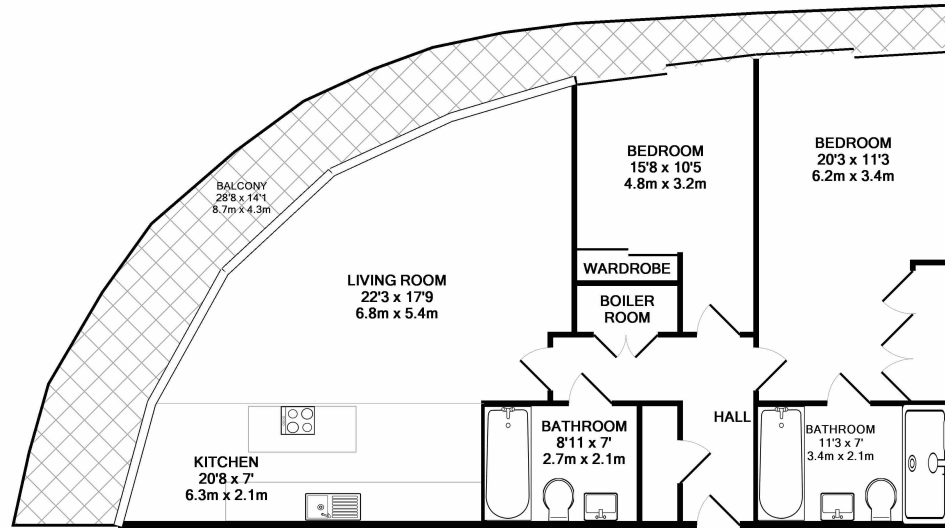

Parr's Way, Fulham Reach, W6

£1,142 per week, £4,950 per month + fees

www.benhams.com

London branches open six days a week Mon - Sat

Canary Wharf | City | Colindale | Dartmouth Park | Ealing | Fulham
Hammersmith | Hampstead | Highgate | Hyde Park | Kensington | Kew
Knightsbridge | Nine Elms | Shoreditch | Southall | Surrey Quays
Wapping | Wembley | White City | Woolwich

International offices

China | Hong Kong SAR | India | Indonesia | Qatar | Malaysia | Middle East | Pakistan
Singapore | South Africa | Thailand | Turkey