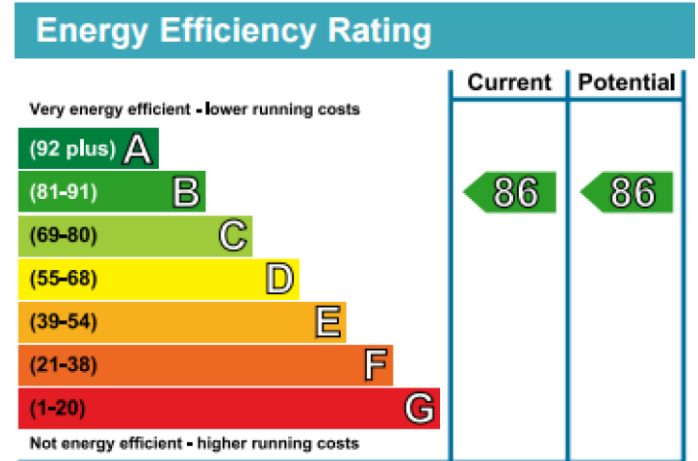

Parr's Way, Fulham Reach, W6

£1,142 per week, £4,950 per month + fees

www.benhams.com

London branches open six days a week Mon - Sat

Canary Wharf | City | Colindale | Dartmouth Park | Ealing | Fulham
Hammersmith | Hampstead | Highgate | Hyde Park | Kensington | Kew
Knightsbridge | Nine Elms | Shoreditch | Southall | Surrey Quays
Wapping | Wembley | White City | Woolwich

International offices

China | Hong Kong SAR | India | Indonesia | Qatar | Malaysia | Middle East | Pakistan
Singapore | South Africa | Thailand | Turkey