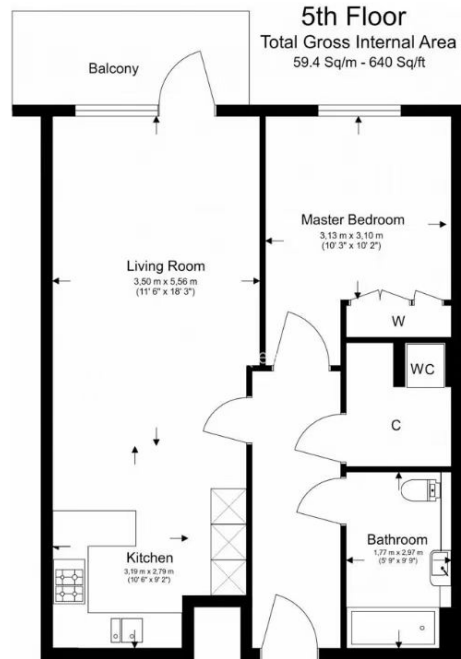

Holland House, Fulham Reach, W6

£704 per week, £3,050 per month + fees

www.benhams.com

Score	Energy rating	Current	Potential
92+	A		
81-91	B	86 B	86 B
69-80	C		
55-68	D		
39-54	E		
21-38	F		
1-20	G		

London branches open six days a week Mon - Sat

Canary Wharf | City | Colindale | Dartmouth Park | Ealing | Fulham
Hammersmith | Hampstead | Highgate | Hyde Park | Kensington | Kew
Knightsbridge | Nine Elms | Shoreditch | Southall | Surrey Quays
Wapping | Wembley | White City | Woolwich

International offices

China | Hong Kong SAR | India | Indonesia | Qatar | Malaysia | Middle East | Pakistan
Singapore | South Africa | Thailand | Turkey