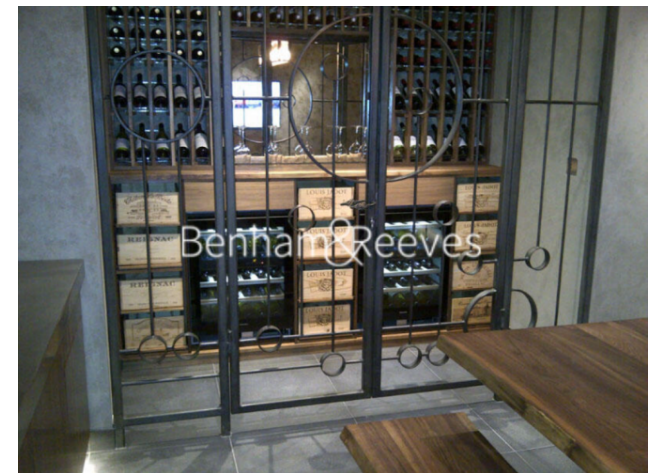

1 Bedroom 1 Bathroom Furnished

Stylish, contemporary apartment, situated within a prestigious riverside development which offers exceptional on-site resident amenities and is ideally located just moments from the vibrant amenities of Hammersmith. With Hammersmith Underground station just a short walk away, you'll enjoy seamless access to the Piccadilly, Circle, District, and Hammersmith & City lines, placing the best of London right at your doorstep.

Please [click here](#) for full detail

Property features

1 Double Bedroom with Built-in Wardrobes | Luxury Bathroom Features with High Quality Designs | Fully Fitted Open Plan Kitchen with Well Know Appliances | 4 Hour Concierge with High Standard Service and Security | Great onsite Facilities including a Spa and Cinema | EPC-B | Fully furnished /LED Spotlights /Sizable Private Balcony | Close to Local Amenities | Air Ventilation / Underfloor Heating / Air Conditioning | Nearby Hammersmith Underground Station

For more information about this property, please call our Hammersmith branch on

020 8600 0960

Redress & Client Money Protection :

Benham and Reeves are members of The Property Ombudsman redress scheme and have Client Money protection with ARLA Propertymark. You can find more information on our website at <https://www.benhams.com/membership/>

Benham & Reeves