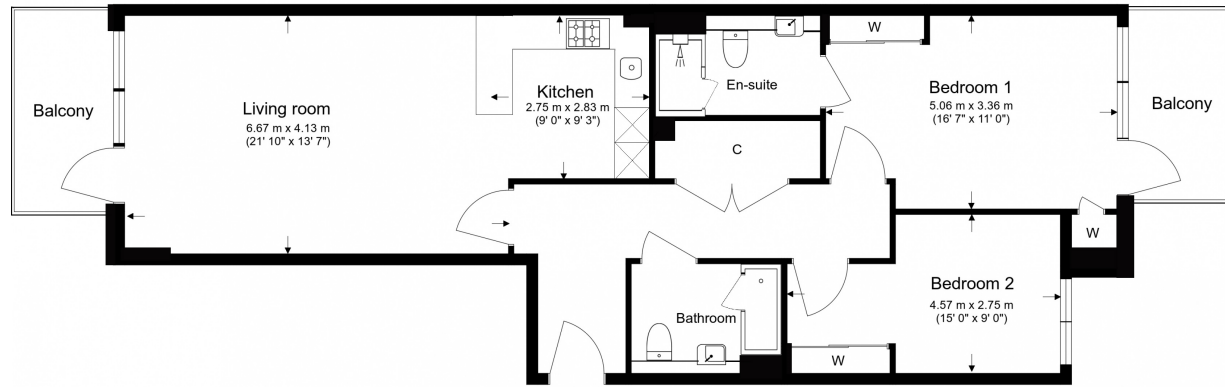

Benham & Reeves

Tierney Lane, Fulham Reach, W6

£992 per week, £4,299 per month + fees

www.benhams.com

Total Gross Internal Area
90.4 Sq/m - 973 Sq/ft

Benham & Reeves

Floor Plan measurements are approximate and are for illustrative purposes only. While we do not doubt the floor plans accuracy, we make no guarantee, warranty or representation as to the accuracy and completeness of the floor plan.