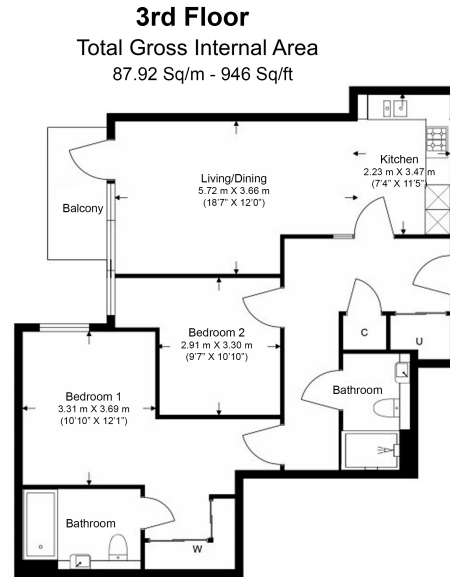

Tierney Lane, Fulham Reach, W6

£900 per week, £3,900 per month + fees

www.benhams.com

Benham & Reeves

Score	Energy rating	Current	Potential
92+	A		
81-91	B	86 B	86 B
69-80	C		
55-68	D		
39-54	E		
21-38	F		
1-20	G		

London branches open six days a week Mon - Sat

Canary Wharf | City | Colindale | Dartmouth Park | Ealing | Fulham
Hammersmith | Hampstead | Highgate | Hyde Park | Kensington | Kew
Knightsbridge | Nine Elms | Shoreditch | Southall | Surrey Quays
Wapping | Wembley | White City | Woolwich

International offices

China | Hong Kong SAR | India | Indonesia | Qatar | Malaysia | Middle East | Pakistan
Singapore | South Africa | Thailand | Turkey

Benham & Reeves