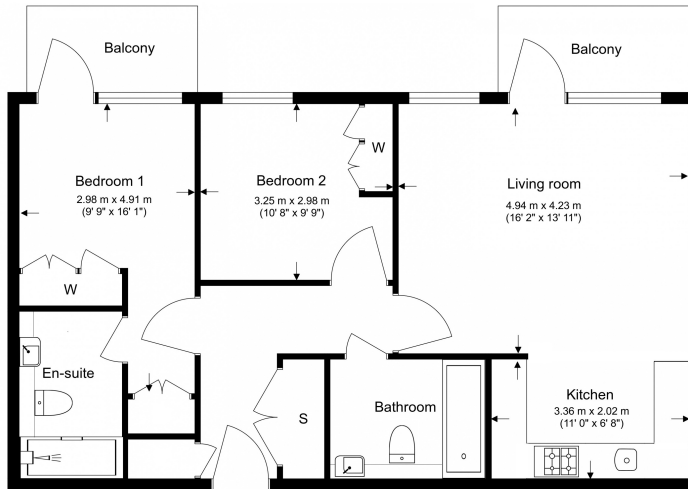

Tierney Lane, Fulham Reach, W6

£854 per week, £3,701 per month + fees

www.benhams.com

Total Gross Internal Area
73.6 Sq/m - 792 Sq/ft