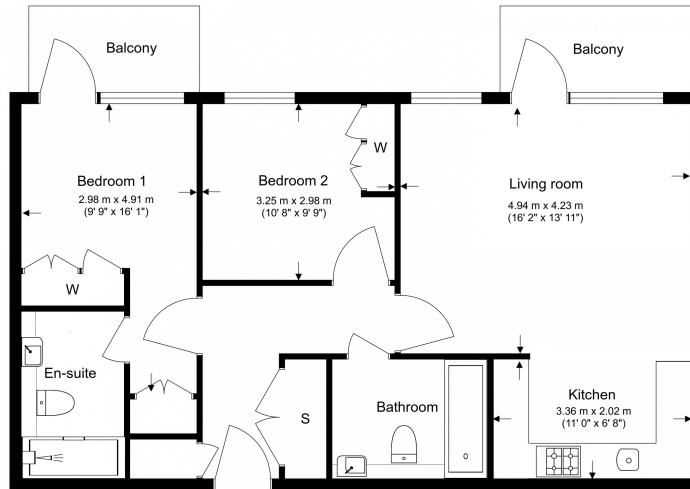

Tierney Lane, Fulham Reach, W6

£854 per week, £3,701 per month + fees

www.benhams.com

Total Gross Internal Area
73.6 Sq/m - 792 Sq/ft