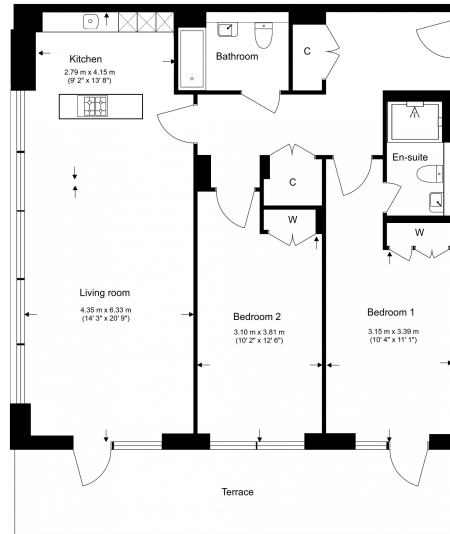

Tierney Lane, Fulham Reach, W6

£900 per week, £3,900 per month + fees

www.benhams.com

Total Gross Internal Area
115.4 Sq/m - 1,242 Sq/ft

Score	Energy rating	Current	Potential
92+	A		
81-91	B	83 B	83 B
69-80	C		
55-68	D		
39-54	E		
21-38	F		
1-20	G		

London branches open six days a week Mon - Sat

Canary Wharf | City | Colindale | Dartmouth Park | Ealing | Fulham
Hammersmith | Hampstead | Highgate | Hyde Park | Kensington | Kew
Knightsbridge | Nine Elms | Shoreditch | Southall | Surrey Quays
Wapping | Wembley | White City | Woolwich

International offices

China | Hong Kong SAR | India | Indonesia | Qatar | Malaysia | Middle East | Pakistan
Singapore | South Africa | Thailand | Turkey