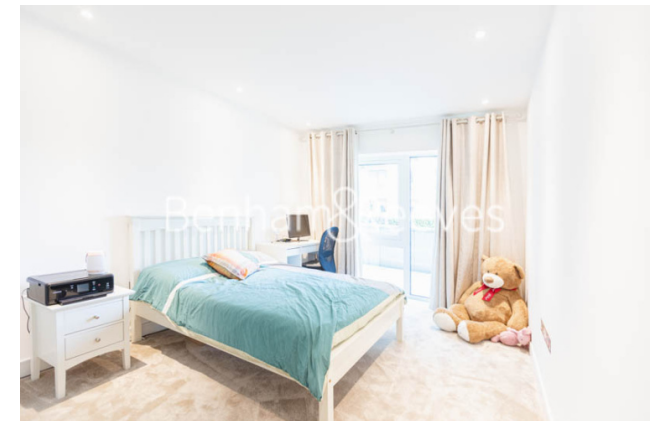

2 Bedrooms   2 Bathrooms   Furnished

Well-presented ground floor apartment situated in a popular riverside development within walking distance from Hammersmith underground station, which is serviced by the Piccadilly, Circle, District and Hammersmith and City lines.

Please [click here](#) for full detail

Property features

2 Double Bedroom Apartment with Built-in Wardrobe | Fully Fitted Kitchen Integrated with Well-Known Appliances | Air Ventilation / Underfloor Heating / Air Conditioning | 24 Hr Concierge / 24 Hr Security / Communal Gardens | Luxurious 2 x Bathrooms | EPC-B | Offered on furnished basis | Great Facilities: Swimming pool, gym, screening room | Close to Local Amenities | Nearby Hammersmith Underground Station

For more information about this property, please call our Hammersmith branch on

020 8600 0960

Redress & Client Money Protection :

Benham and Reeves are members of The Property Ombudsman redress scheme and have Client Money protection with ARLA Propertymark. You can find more information on our website at <https://www.benhams.com/membership/>

Benham & Reeves