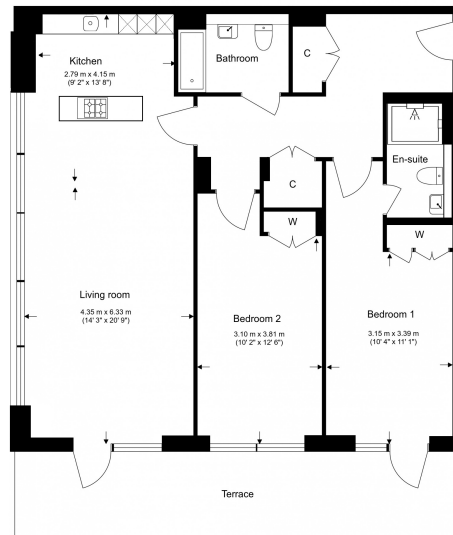

Tierney Lane, Fulham Reach, W6

£900 per week, £3,900 per month + fees

www.benhams.com

Total Gross Internal Area
115.4 Sq/m - 1,242 Sq/ft

Score	Energy rating	Current	Potential
92+	A		
81-91	B	83 B	83 B
69-80	C		
55-68	D		
39-54	E		
21-38	F		
1-20	G		

London branches open six days a week Mon - Sat

Canary Wharf | City | Colindale | Dartmouth Park | Ealing | Fulham
Hammersmith | Hampstead | Highgate | Hyde Park | Kensington | Kew
Knightsbridge | Nine Elms | Shoreditch | Southall | Surrey Quays
Wapping | Wembley | White City | Woolwich

International offices

China | Hong Kong SAR | India | Indonesia | Israel | Malaysia | Middle East | Pakistan
Qatar | Singapore | South Africa | Thailand | Turkey