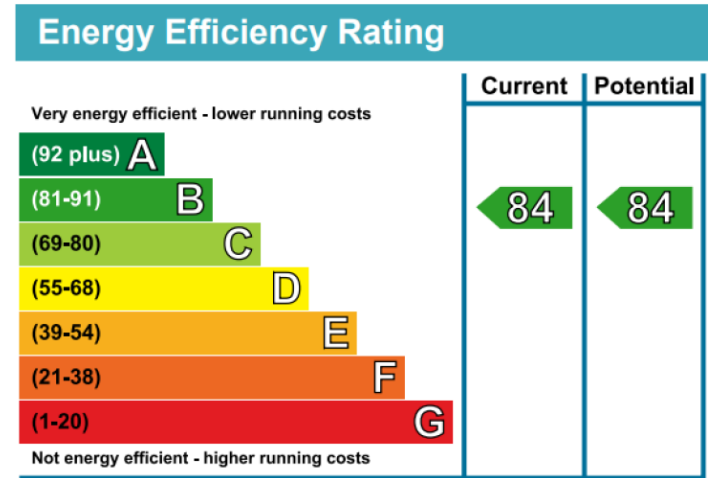

London branches open six days a week Mon - Sat

Canary Wharf | City | Colindale | Dartmouth Park | Ealing | Fulham
Hammersmith | Hampstead | Highgate | Hyde Park | Kensington | Kew
Knightsbridge | Nine Elms | Shoreditch | Southall | Surrey Quays
Wapping | Wembley | White City | Woolwich

International offices

China | Hong Kong SAR | India | Indonesia | Qatar | Malaysia | Middle East | Pakistan
Singapore | South Africa | Thailand | Turkey