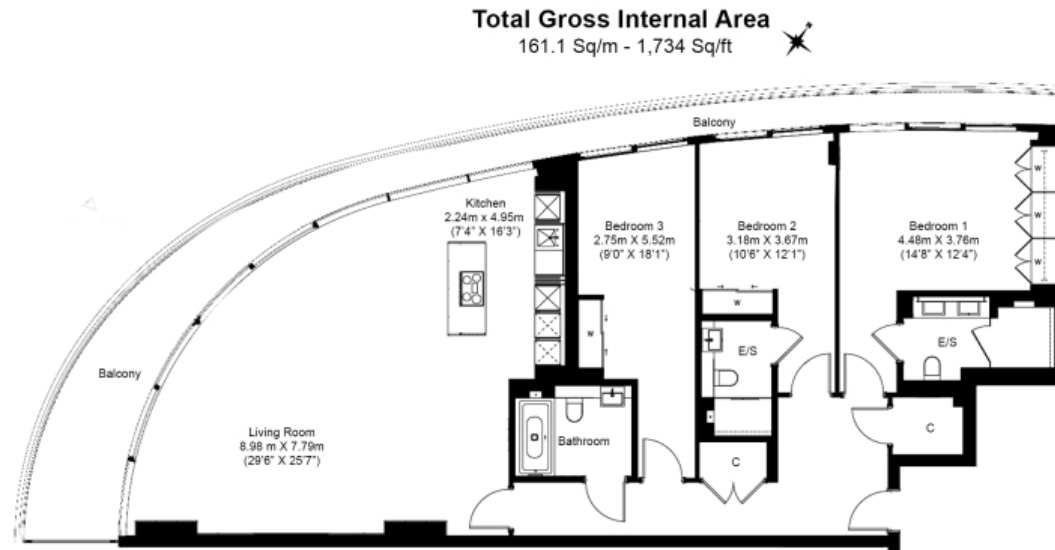

Goldhurst House, Fulham Reach, W6

£1,777 per week, £7,700 per month + fees

www.benhams.com

Floor Plan measurements are approximate and are for illustrative purposes only. While we do not doubt the floor plans accuracy, we make no guarantee, warranty or representation as to the accuracy and completeness of the floor plan.