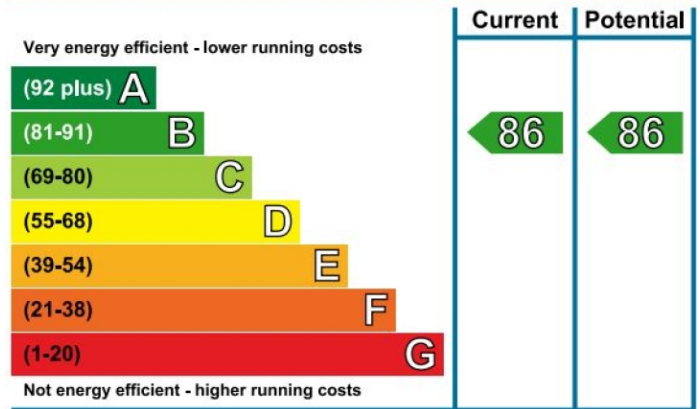

# Goldhurst House, Fulham Reach, W6

£1,777 per week, £7,700 per month + fees

www.benhams.com

Floor Plan measurements are approximate and are for illustrative purposes only. While we do not doubt the floor plans accuracy, we make no guarantee, warranty or representation as to the accuracy and completeness of the floor plan.

## Energy Efficiency Rating