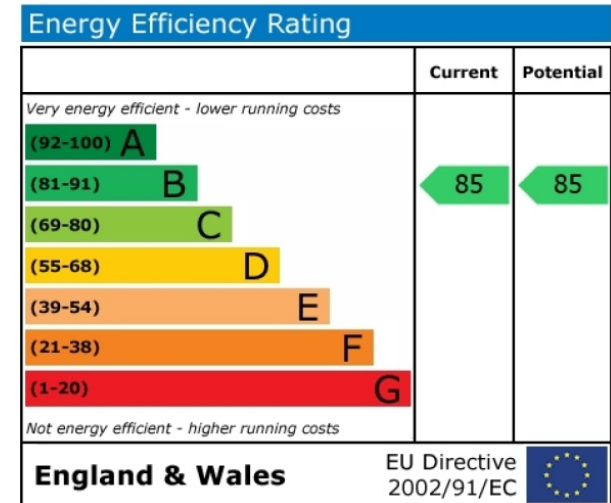

Benham & Reeves

Victoria Way, Fairthorn Road, SE7

£369 per week, £1,600 per month + fees

www.benhams.com

VICTORIA WAY, FAIRTHORN ROAD, SE7
TOTAL APPROX. FLOOR AREA 515 SQ.FT. (47.8 SQ.M.)

Whilst every attempt has been made to ensure the accuracy of the floor plan contained here, measurements of doors, windows, rooms and any other items are approximate and no responsibility is taken for any error, omission, or mis-statement. This plan is for illustrative purposes only and should be used as such by any prospective purchaser. The services, systems and appliances shown have not been tested and no guarantee as to their operability or efficiency can be given
Made with Metropix ©2014