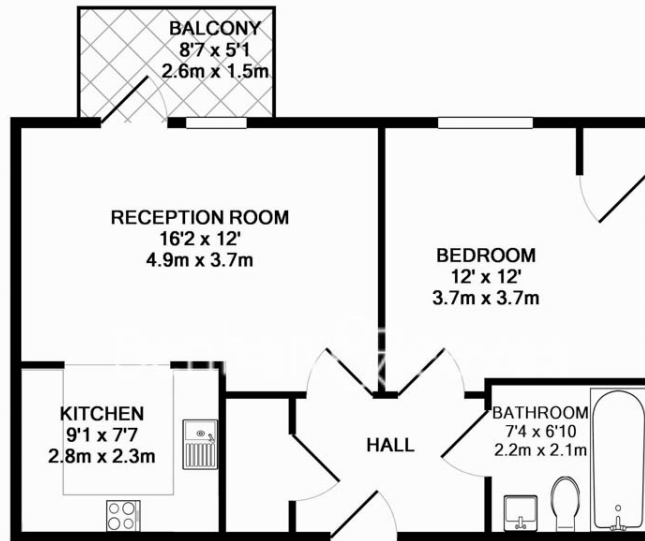

Please [click here](#) for full detail

Property features

One Double Bedroom | Family Sized Bathroom | Furnished | Open Planned Living | Fitted Kitchen | EPC-B | Third Floor | Excellent Transport Links | Westcombe Park Station

Benham & Reeves

Victoria Way, Fairthorn Road, SE7

£369 per week, £1,600 per month + fees

www.benhams.com

VICTORIA WAY, FAIRTHORN ROAD, SE7
TOTAL APPROX. FLOOR AREA 515 SQ.FT. (47.8 SQ.M.)

Whilst every attempt has been made to ensure the accuracy of the floor plan contained here, measurements of doors, windows, rooms and any other items are approximate and no responsibility is taken for any error, omission, or mis-statement. This plan is for illustrative purposes only and should be used as such by any prospective purchaser. The services, systems and appliances shown have not been tested and no guarantee as to their operability or efficiency can be given
Made with Metropix ©2014