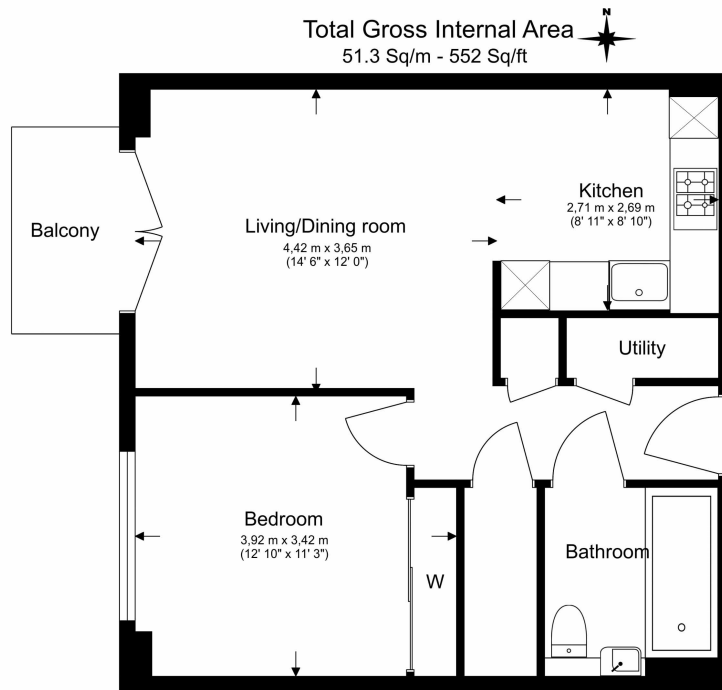

Keybridge Capital, Exchange Gardens, SW8

£710 per week, £3,077 per month + fees

www.benhams.com

Energy Efficiency Rating		
	Current	Potential
<i>Very energy efficient - lower running costs</i>		
(92-100) A		
(81-91) B	86	86
(69-80) C		
(55-68) D		
(39-54) E		
(21-38) F		
(1-20) G		
<i>Not energy efficient - higher running costs</i>		
England & Wales	EU Directive 2002/91/EC	

London branches open six days a week Mon - Sat

Canary Wharf | City | Colindale | Dartmouth Park | Ealing | Fulham
Hammersmith | Hampstead | Highgate | Hyde Park | Kensington | Kew
Knightsbridge | Nine Elms | Shoreditch | Southall | Surrey Quays
Wapping | Wembley | White City | Woolwich

International offices

China | Hong Kong SAR | India | Indonesia | Israel | Malaysia | Middle East | Pakistan
Qatar | Singapore | South Africa | Thailand | Turkey

Benham & Reeves