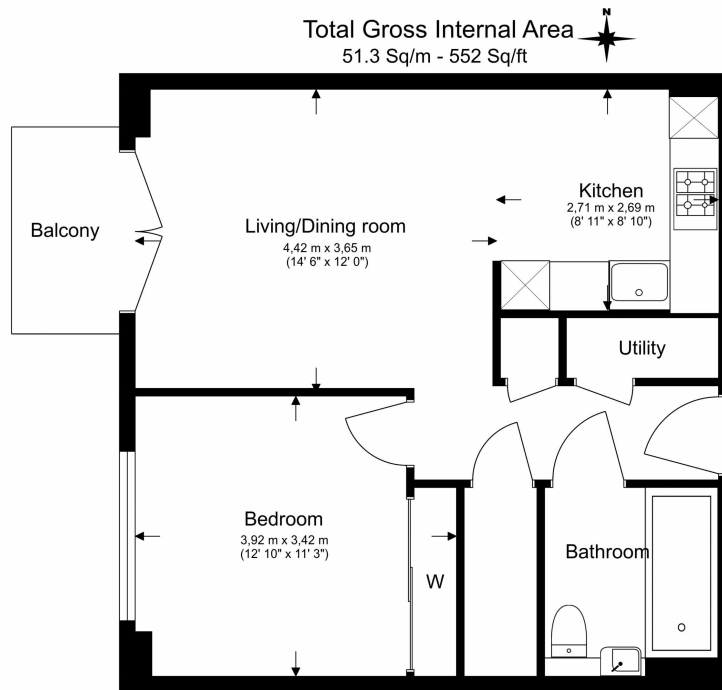

Keybridge Capital, Exchange Gardens, SW8

£710 per week, £3,077 per month + fees

www.benhams.com

Energy Efficiency Rating		
	Current	Potential
<i>Very energy efficient - lower running costs</i>		
(92-100) A		
(81-91) B	86	86
(69-80) C		
(55-68) D		
(39-54) E		
(21-38) F		
(1-20) G		
<i>Not energy efficient - higher running costs</i>		
England & Wales	EU Directive 2002/91/EC	

London branches open six days a week Mon - Sat

Canary Wharf | City | Colindale | Dartmouth Park | Ealing | Fulham
Hammersmith | Hampstead | Highgate | Hyde Park | Kensington | Kew
Knightsbridge | Nine Elms | Shoreditch | Southall | Surrey Quays
Wapping | Wembley | White City | Woolwich

International offices

China | Hong Kong SAR | India | Indonesia | Qatar | Malaysia | Middle East | Pakistan
Singapore | South Africa | Thailand | Turkey

Benham & Reeves